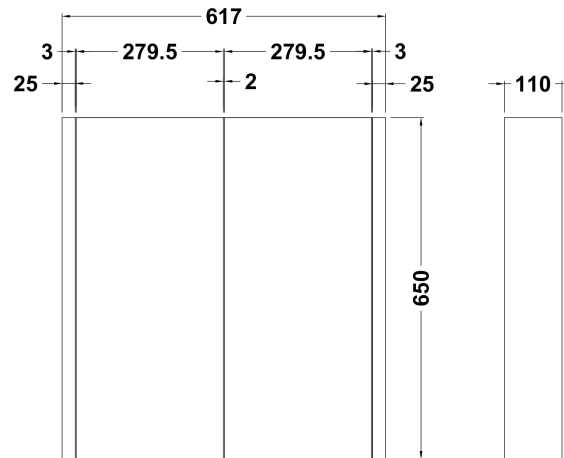

Sales Code: NVM113

Description: 600mm 2 Door Turin Mirror Cabinet

Product Dimensions

Height (mm):	650
Width (mm):	600
Depth (mm):	110
Nett Weight (kg):	15.46

Packaging Dimensions

Height (mm):	700
Width (mm):	670
Depth (mm):	140
Gross Weight (kg):	15.46

Packaging Data

Box Colour:	Brown Cardboard Box - Printed
Box Qty:	1
Label Size:	100 x 50
Label Colour:	Not Applicable
Label Qty:	0

Outer Box Dimensions (If Applicable)

Height (mm):	
Width (mm):	
Depth (mm):	
Gross Weight (kg):	
Barcode:	5055146193494

Product Details

Country of Origin:	China
Fitting Instruction:	No
CE & UKCA:	No
FSC Certified Materials:	Yes
Colour:	Gloss White
Construction Method:	Cam & Wood Dowel
Construction Type:	Rigid
Cabinet Finish:	MFC Painted Gloss
Fascia Finish:	MFC Painted Gloss
Cabinet Thickness (mm):	
Fascia Thickness (mm):	18
Drawer Included:	No
Drawer Type:	Not Applicable
No of Shelves:	2
Hinge Type:	95 Degree Clip-On Soft Close
Hinge Included:	Yes
Adjustable Legs:	No, Not Required
Fixings Included:	Yes
Handle Style:	Contemporary
Waste Shroud:	Not Applicable
Handle Included:	Yes
Handle Type:	Not Applicable, Bar