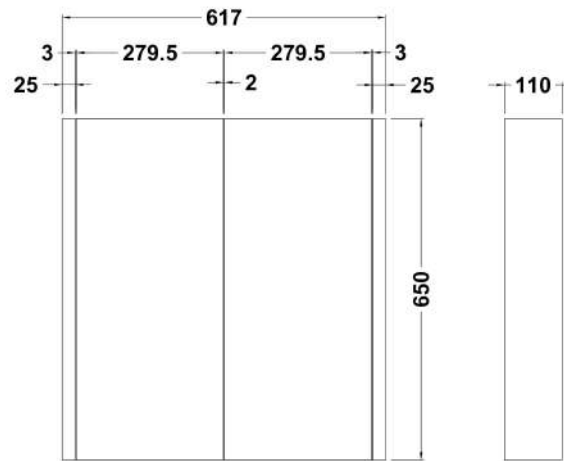

**Sales Code:** NVM113

**Description:** 600mm 2 Door Turin Mirror Cabinet

**Product Dimensions**

Height (mm):	650
Width (mm):	600
Depth (mm):	110
Nett Weight (kg):	15.46

**Packaging Dimensions**

Height (mm):	700
Width (mm):	670
Depth (mm):	140
Gross Weight (kg):	15.46

**Packaging Data**

Box Colour:	Brown Cardboard Box - Printed
Box Qty:	1
Label Size:	100 x 50
Label Colour:	Not Applicable
Label Qty:	0

**Outer Box Dimensions (If Applicable)**

Height (mm):	
Width (mm):	
Depth (mm):	
Gross Weight (kg):	
Barcode:	5055146193494

**Product Details**

Country of Origin:	China
Fitting Instruction:	No
CE & UKCA:	No
FSC Certified Materials:	Yes
Colour:	Gloss White
Construction Method:	Cam & Wood Dowel
Construction Type:	Rigid
Cabinet Finish:	MFC Painted Gloss
Fascia Finish:	MFC Painted Gloss
Cabinet Thickness (mm):	
Fascia Thickness (mm):	18
Drawer Included:	No
Drawer Type:	Not Applicable
No of Shelves:	2
Hinge Type:	95 Degree Clip-On Soft Close
Hinge Included:	Yes
Adjustable Legs:	No, Not Required
Fixings Included:	Yes
Handle Style:	Contemporary
Waste Shroud:	Not Applicable
Handle Included:	Yes
Handle Type:	Not Applicable, Bar