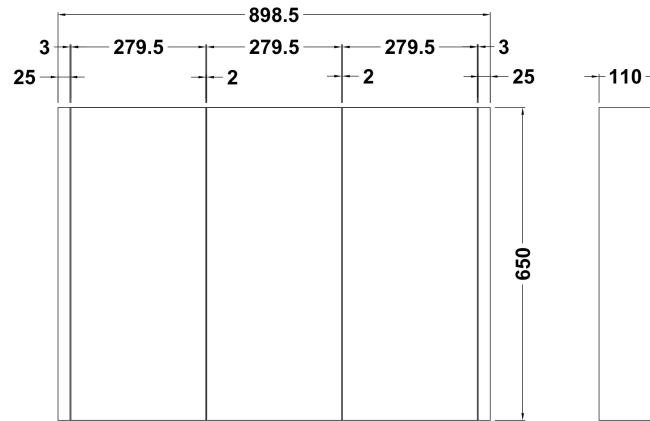

Sales Code: NVM116

Description: 900mm 3 Door Turin Mirror Cabinet

Product Dimensions

Height (mm):	650
Width (mm):	900
Depth (mm):	110
Nett Weight (kg):	23.15

Packaging Dimensions

Height (mm):	125
Width (mm):	925
Depth (mm):	685
Gross Weight (kg):	23.15

Packaging Data

Box Colour:	Brown Cardboard Box - Printed
Box Qty:	1
Label Size:	100 x 50
Label Colour:	Not Applicable
Label Qty:	0

Outer Box Dimensions (If Applicable)

Height (mm):	
Width (mm):	
Depth (mm):	
Gross Weight (kg):	
Barcode:	5055146193524

Product Details

Country of Origin:	China
Fitting Instruction:	No
CE Certification:	No
FSC Certified Materials:	Yes
Colour:	Gloss White
Construction Method:	Cam & Wood Dowel
Construction Type:	Rigid
Cabinet Finish:	MFC Painted Gloss
Fascia Finish:	MFC Painted Gloss
Cabinet Thickness (mm):	
Fascia Thickness (mm):	18
Drawer Included:	No
Drawer Type:	Not Applicable
No of Shelves:	2
Hinge Type:	95 Degree Clip-On Soft Close
Hinge Included:	Yes
Adjustable Legs:	No, Not Required
Fixings Included:	Yes
Handle Style:	Contemporary
Waste Shroud:	Not Applicable
Handle Included:	Yes
Handle Type:	Not Applicable, Bar