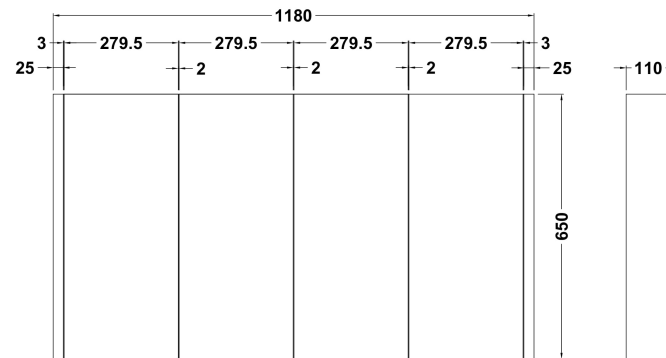

Sales Code: NVM118

Description: 1200mm 4 Door Mirrored Cabinet

**Product Dimensions**

Height (mm):	650
Width (mm):	1200
Depth (mm):	110
Nett Weight (kg):	30.85

**Packaging Dimensions**

Height (mm):	125
Width (mm):	1225
Depth (mm):	685
Gross Weight (kg):	30.85

**Packaging Data**

Box Colour:	Brown Cardboard Box - Printed
Box Qty:	1
Label Size:	100 x 50
Label Colour:	Not Applicable
Label Qty:	0

**Outer Box Dimensions (If Applicable)**

Height (mm):	
Width (mm):	
Depth (mm):	
Gross Weight (kg):	
Barcode:	5055369005390

**Product Details**

Country of Origin:	China
Fitting Instruction:	No
CE Certification:	No
FSC Certified Materials:	Yes
Colour:	Gloss White
Construction Method:	Cam & Wood Dowel
Construction Type:	Rigid
Cabinet Finish:	MFC Painted Gloss
Fascia Finish:	Mdf Painted Gloss
Cabinet Thickness (mm):	
Fascia Thickness (mm):	18
Drawer Included:	No
Drawer Type:	Not Applicable
No of Shelves:	2
Hinge Type:	95 Degree Clip-On Soft Close
Hinge Included:	Yes
Adjustable Legs:	No, Not Required
Fixings Included:	Yes
Handle Style:	Contemporary
Waste Shroud:	Not Applicable
Handle Included:	Yes
Handle Type:	Bar