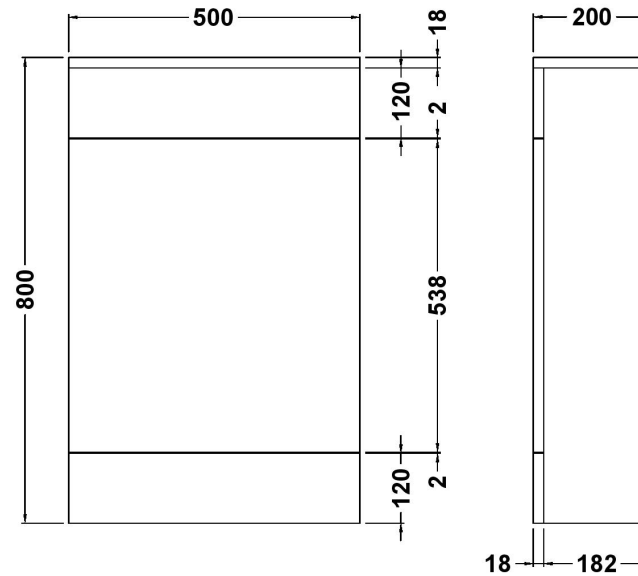

Sales Code: NVM141

Description: 500X200mm Turin Wc Unit

Product Dimensions

Height (mm):	800
Width (mm):	500
Depth (mm):	200
Nett Weight (kg):	13.77

Packaging Dimensions

Height (mm):	225
Width (mm):	525
Depth (mm):	845
Gross Weight (kg):	13.77

Packaging Data

Box Colour:	Brown Cardboard Box - Printed
Box Qty:	1
Label Size:	100 x 50
Label Colour:	Not Applicable
Label Qty:	0

Outer Box Dimensions (If Applicable)

Height (mm):	
Width (mm):	
Depth (mm):	
Gross Weight (kg):	
Barcode:	5055146194118

Product Details

Country of Origin:	China
Fitting Instruction:	No
CE Certification:	N/A
FSC Certified Materials:	Yes
Colour:	Gloss White
Construction Method:	Cam & Wood Dowel
Construction Type:	Rigid
Cabinet Finish:	MFC Painted Gloss
Fascia Finish:	MFC Painted Gloss
Cabinet Thickness (mm):	16
Fascia Thickness (mm):	18
Drawer Included:	No
Drawer Type:	Not Applicable
No of Shelves:	0
Hinge Type:	Not Applicable
Hinge Included:	No
Adjustable Legs:	No
Fixings Included:	Yes
Handle Style:	Not Applicable
Waste Shroud:	No
Handle Included:	No
Handle Type:	Not Applicable