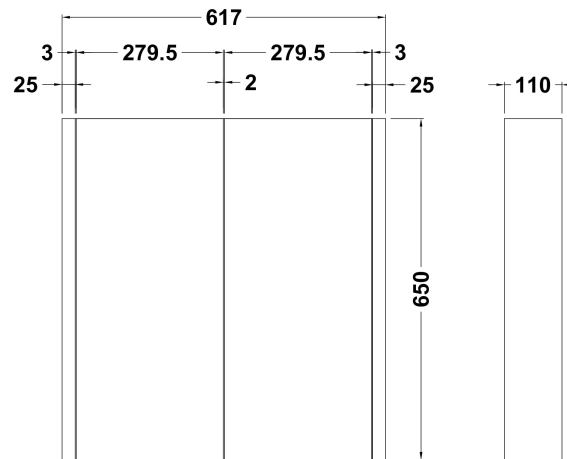

Sales Code: NVM413

Description: 600mm 2 Door Turin Mirror Cabinet

### Product Dimensions

Height (mm):	650
Width (mm):	600
Depth (mm):	110
Nett Weight (kg):	14.2

### Packaging Dimensions

Height (mm):	685
Width (mm):	625
Depth (mm):	125
Gross Weight (kg):	14.2

### Outer Box Dimensions (If Applicable)

Height (mm):	
Width (mm):	
Depth (mm):	
Gross Weight (kg):	
Barcode:	5056211872894