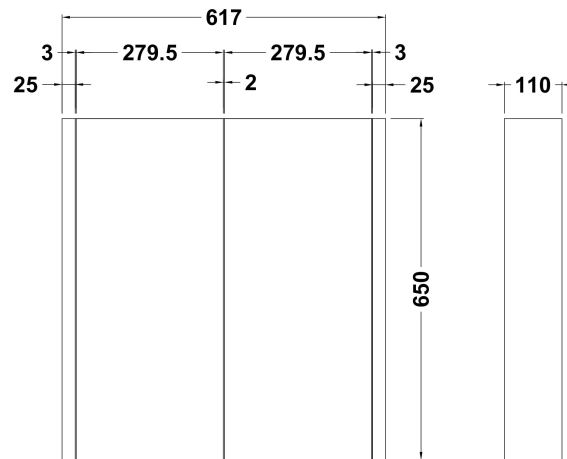

**Sales Code:** NVM913

**Description:** 600mm 2 Door Turin Mirror Cabinet

### Product Dimensions

Height (mm):	650
Width (mm):	600
Depth (mm):	110
Nett Weight (kg):	14.2

### Packaging Dimensions

Height (mm):	685
Width (mm):	625
Depth (mm):	125
Gross Weight (kg):	14.2

### Outer Box Dimensions (If Applicable)

Height (mm):	
Width (mm):	
Depth (mm):	
Gross Weight (kg):	
Barcode:	5056211878605