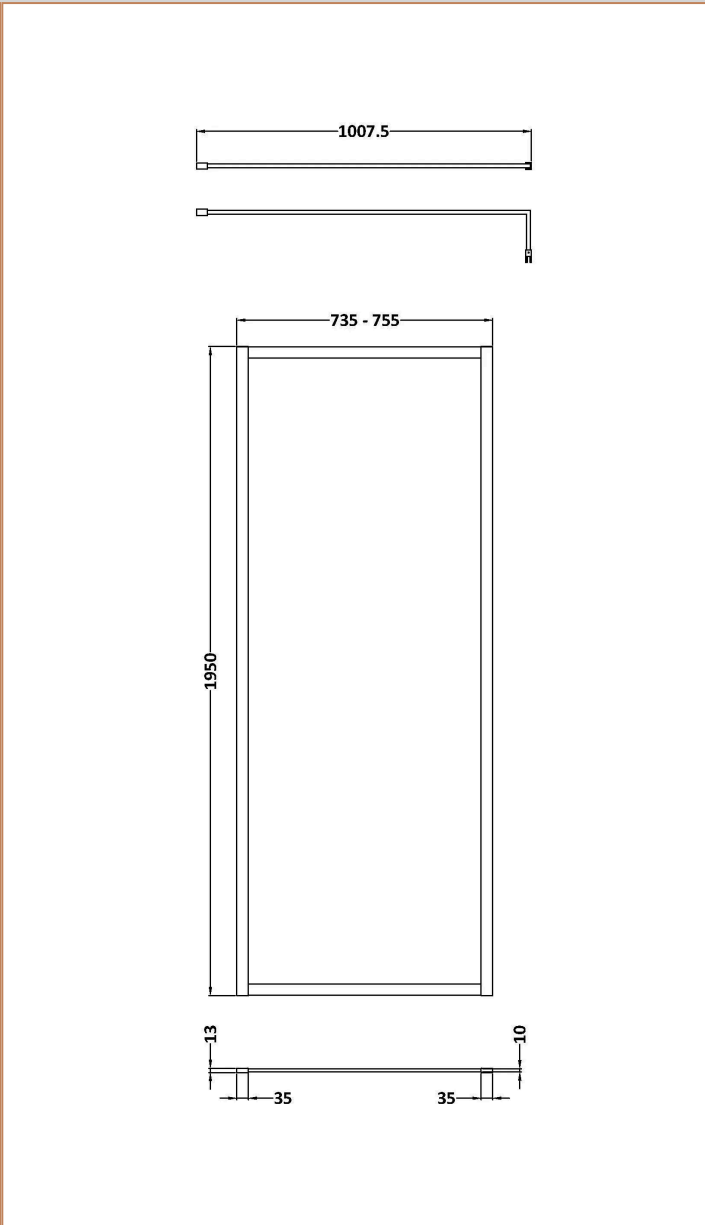

**Sales Code:** NWFF76BB

**Barcode:** 5056883741450

**Brand:** nuie

**Description:** Full Frame Wetroom Screen 1950x760x8mm

**Product Dimensions**

Product	1950 x 760 x 1000mm (H x W x D)
Nett Weight	0 kg
Packaged Weight	0 kg

**Product Details**

Country of Origin	China
Product Material	Aluminium
Colour/Finish	Brushed Brass
Style	Contemporary
Easy Clean	Yes
Adjustment Max	755
Adjustment Min	735
Ce Certified	Yes
Easy Fit	No
Enclosure Design	Framed
Frame Finish	Brushed Brass
Glass Thickness	8 mm
Handles Included	No
Ukca Certified	Yes