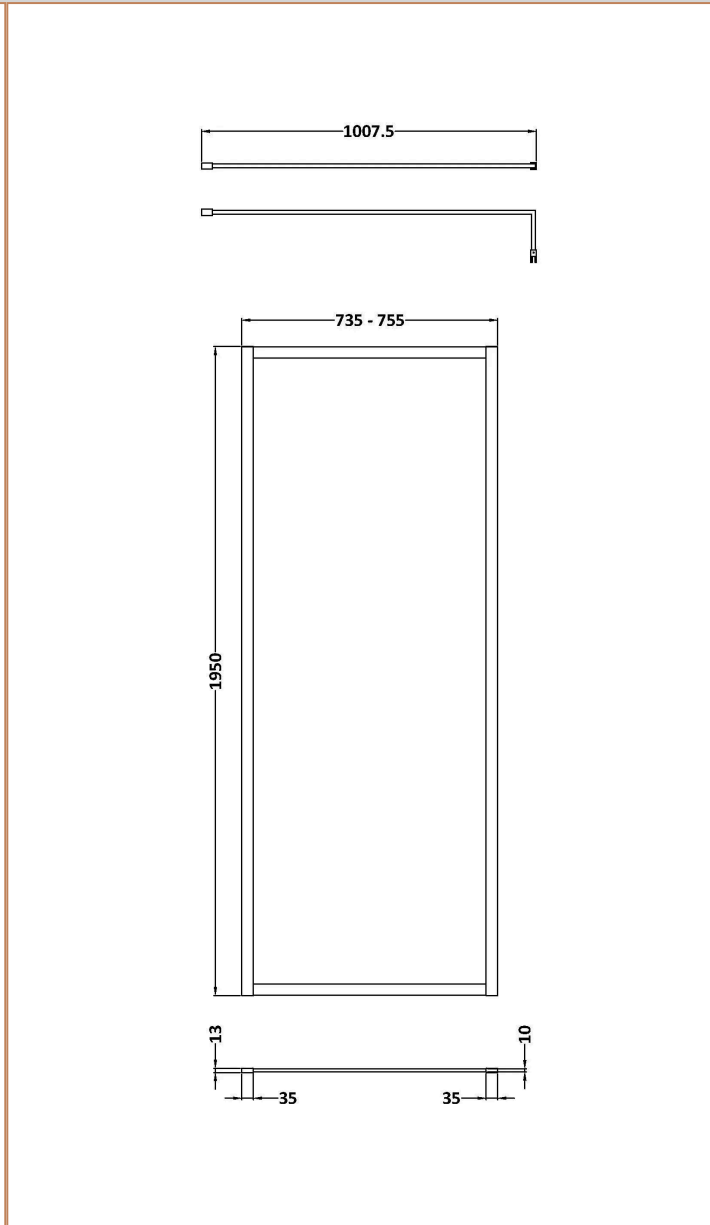

Sales Code: NWFF76BP

Barcode: 5056883741443

Brand: nuie

Description: Full Frame Wetroom Screen 1950x760x8mm

Product Dimensions

Product	1950 x 760 x 1000mm (H x W x D)
Nett Weight	0 kg
Packaged Weight	0 kg

Product Details

Country of Origin	China
Product Material	Aluminium
Colour/Finish	Matt Black
Style	Contemporary
Easy Clean	Yes
Adjustment Max	755
Adjustment Min	735
Ce Certified	Yes
Easy Fit	No
Enclosure Design	Framed
Frame Finish	Matt Black
Glass Thickness	8 mm
Handles Included	No
Ukca Certified	Yes