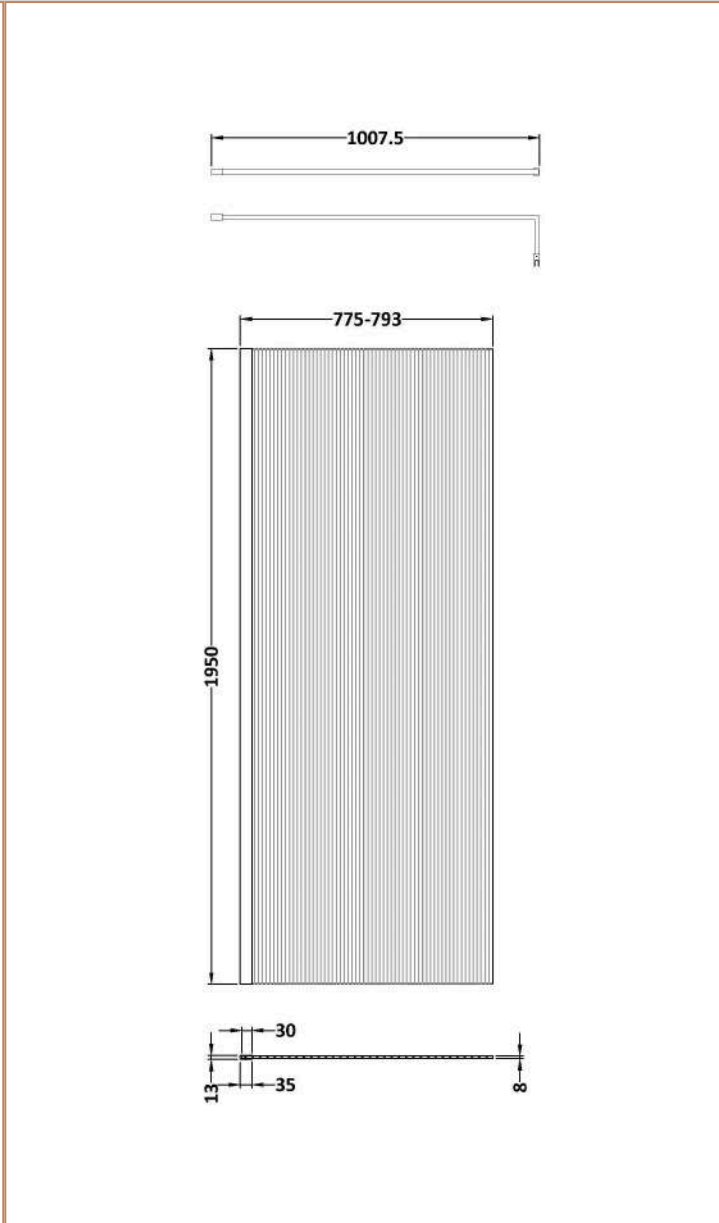

Sales Code: NWFL1980BB

Barcode: 5056883732434

Brand: nuie

Description: 800x1950 Fluted Wetroom Screen Inc' BAR

Product Dimensions

Product	2070 x 850 x 1970mm (H x W x D)
Packaged	2070 x 850 x 60mm (H x W x D)
Nett Weight	35.9 kg
Packaged Weight	35.9 kg

Sales Code:
WRFL19580

Barcode: 5056462661247

Brand: Hudson
Reed

Description: Synergy 800mm Semi-Frameless Chrome Fluted Wetroom Screen With Support Bar

Product Dimensions

Product	1950 x 800 x 14mm (H x W x D)
Packaged	2070 x 850 x 60mm (H x W x D)
Nett Weight	35.9 kg
Packaged Weight	35.9 kg

Packaging Details

Label Size (mm)	50 x 100
-----------------	----------

Product Details

Country of Origin	China
Product Material	Aluminium
Colour/Finish	Chrome
Style	Contemporary
Easy Clean	Yes
Adjustment Max	793
Adjustment Min	775
Ce Certified	Yes
Declaration Of Performance	Yes
Easy Fit	No
Enclosure Design	Semi-Frameless
Frame Finish	Chrome
Glass Thickness	8 mm
Handles Included	No
Support Bar Included	Yes
Ukca Certified	Yes

Product Dimensions

Product	15 x 150 x 1000mm (H x W x D)
Packaged	35 x 160 x 1020mm (H x W x D)
Nett Weight	0.67 kg
Packaged Weight	0.7 kg

Product Details

Country of Origin	China
Product Material	Stainless Steel
Colour/Finish	Brushed Brass
Style	Contemporary