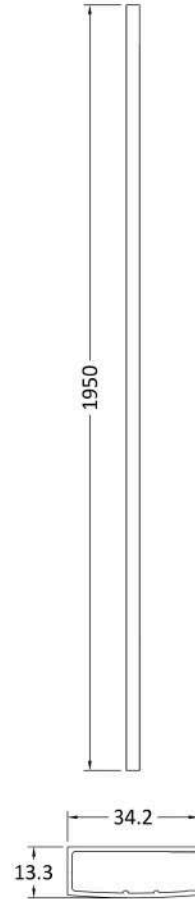

Sales Code: NWFL1980BB

Barcode: 5056883732434

Brand: nuie

Description: 800x1950 Fluted Wetroom Screen Inc' BAR

Product Dimensions

Product	2070 x 850 x 1970mm (H x W x D)
Packaged	2070 x 850 x 60mm (H x W x D)
Nett Weight	35.9 kg
Packaged Weight	35.9 kg

Sales Code:
WRFL19580

Barcode: 5056462661247

Brand: Hudson
Reed

Description: Synergy 800mm Semi-Frameless Chrome Fluted Wetroom Screen With Support Bar

Product Dimensions

Product	1950 x 800 x 14mm (H x W x D)
Packaged	2070 x 850 x 60mm (H x W x D)
Nett Weight	35.9 kg
Packaged Weight	35.9 kg

Packaging Details

Label Size (mm)	50 x 100
-----------------	----------

Product Details

Country of Origin	China
Product Material	Aluminium
Colour/Finish	Chrome
Style	Contemporary
Easy Clean	Yes
Adjustment Max	793
Adjustment Min	775
Ce Certified	Yes
Declaration Of Performance	Yes
Easy Fit	No
Enclosure Design	Semi-Frameless
Frame Finish	Chrome
Glass Thickness	8 mm
Handles Included	No
Support Bar Included	Yes
Ukca Certified	Yes

Sales Code: WRSF015

Barcode: 5056462611860

Brand: Hudson Reed

Description: Hudson Reed Brass 1950mm Wetroom Wall Channel

Product Image Not Available

Product Dimensions

Product	1950 x 34 x 13mm (H x W x D)
Packaged	45 x 185 x 1970mm (H x W x D)
Nett Weight	0.8 kg
Packaged Weight	0.8 kg