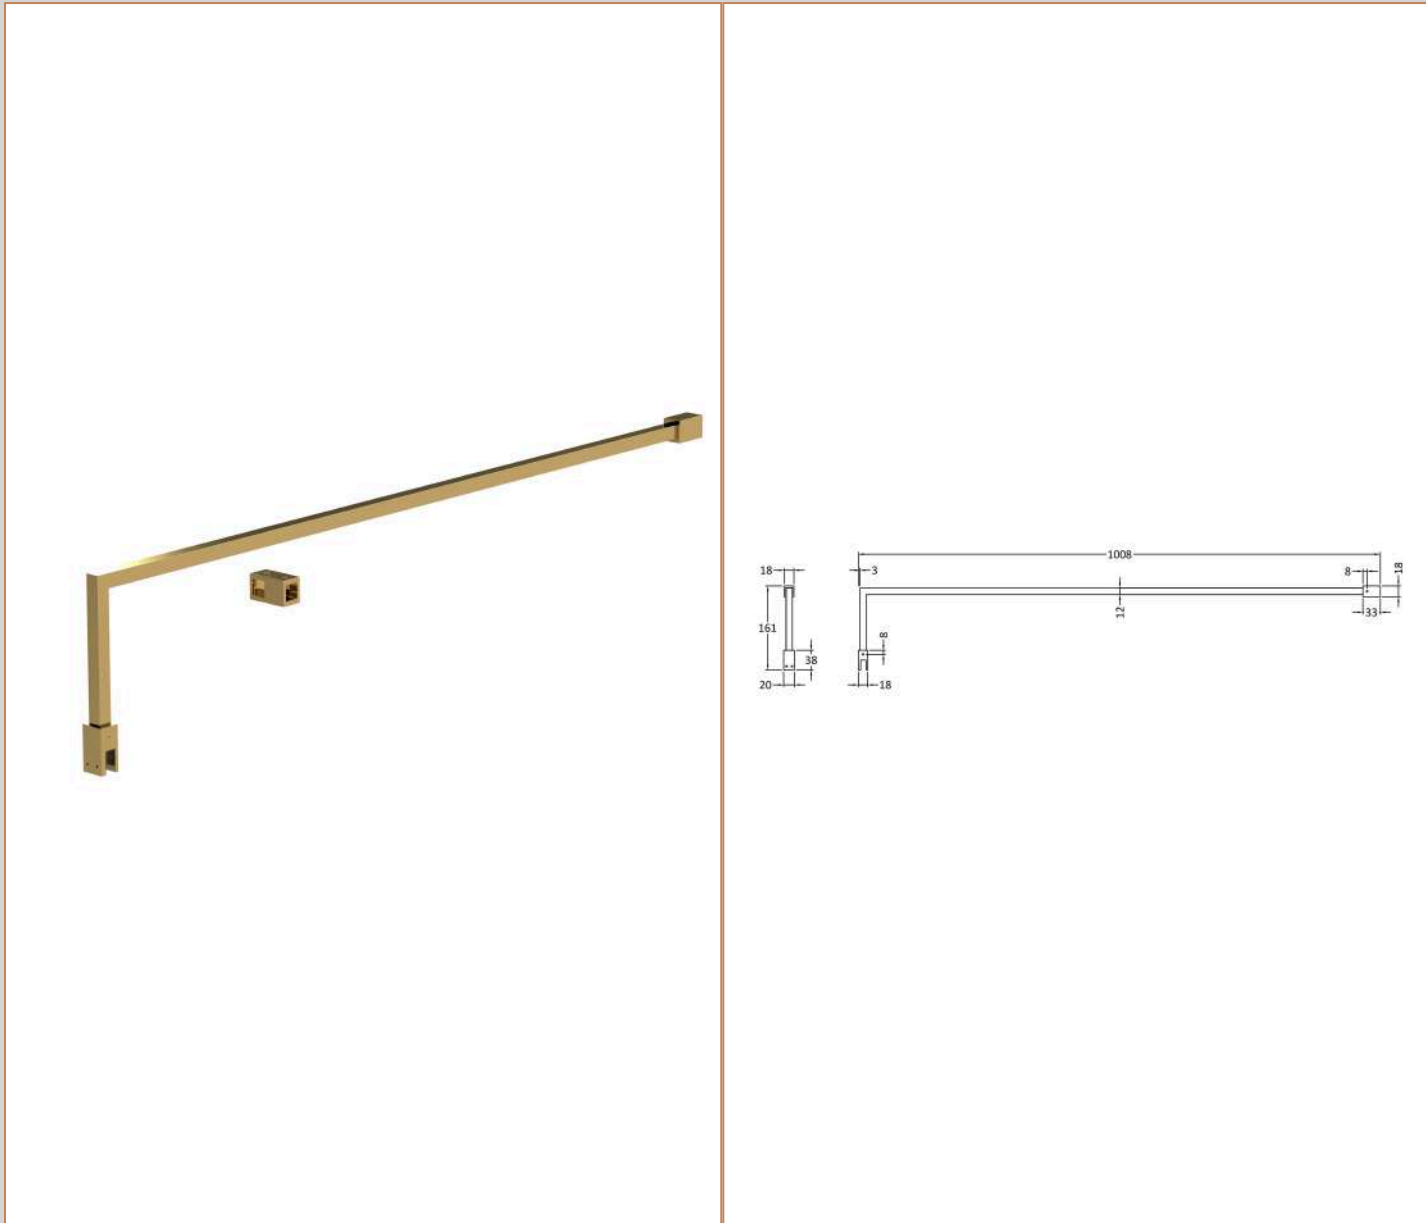

Packaging Details

Label Size (mm)	50 x 100
-----------------	----------

Product Details

Country of Origin	China
Product Material	Aluminium
Colour/Finish	Chrome
Style	Contemporary
Easy Clean	Yes
Adjustment Max	793
Adjustment Min	775
Ce Certified	Yes
Declaration Of Performance	Yes
Easy Fit	No
Enclosure Design	Semi-Frameless
Frame Finish	Chrome
Glass Thickness	8 mm
Handles Included	No
Support Bar Included	Yes
Ukca Certified	Yes

Sales Code: WRSF015

Barcode: 5056462611860

Brand: Hudson Reed

Description: Hudson Reed Brass 1950mm Wetroom Wall Channel

Product Image Not Available

Product Dimensions

Product	1950 x 34 x 13mm (H x W x D)
Packaged	45 x 185 x 1970mm (H x W x D)
Nett Weight	0.8 kg
Packaged Weight	0.8 kg

Product Details

Country of Origin	China
Product Material	Aluminium
Colour/Finish	Brass
Style	Contemporary

Sales Code: FIX025

Barcode: 5056462611884

Brand: nuie

Description: Nuie Brushed Brass Wetroom Screen Support Arm

Product Dimensions

Product	15 x 150 x 1000mm (H x W x D)
Packaged	35 x 160 x 1020mm (H x W x D)
Nett Weight	0.67 kg
Packaged Weight	0.7 kg

Product Details

Country of Origin	China
Product Material	Stainless Steel
Colour/Finish	Brushed Brass
Style	Contemporary