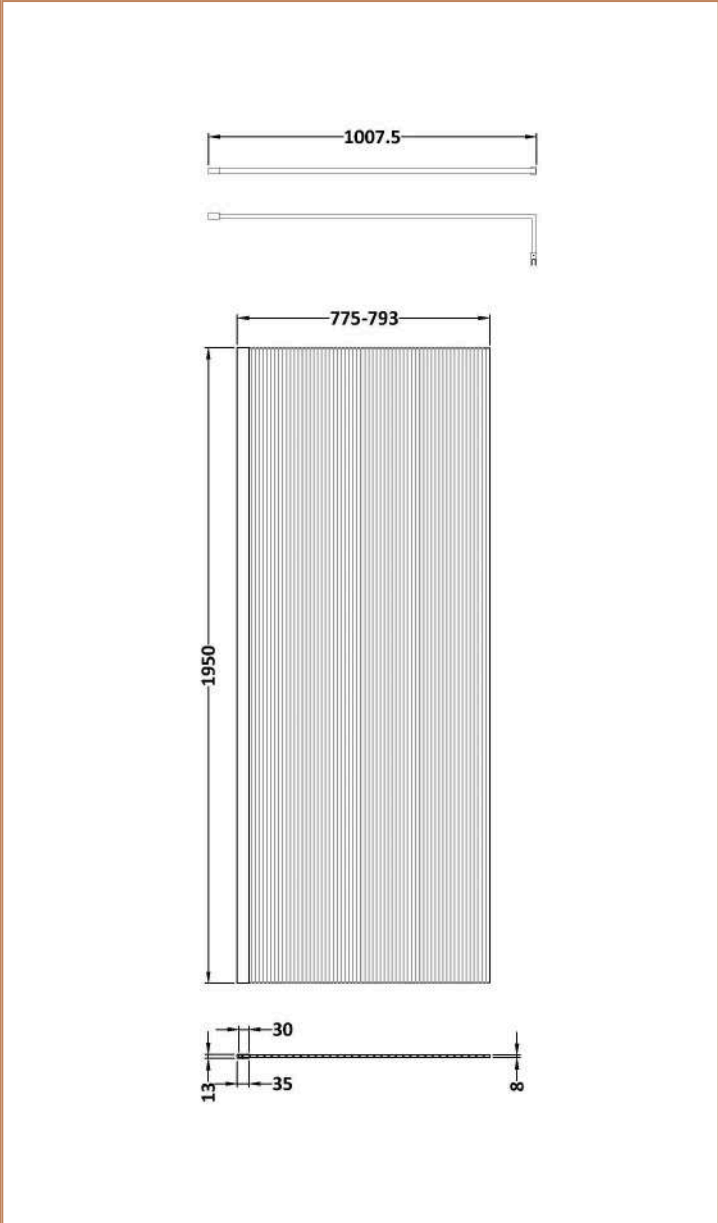

Sales Code: NWFL1980BB

Barcode: 5056883732434

Brand: nuie

Description: 800x1950 Fluted Wetroom Screen Inc' BAR

Product Dimensions

Product	2070 x 850 x 1970mm (H x W x D)
Packaged	2070 x 850 x 60mm (H x W x D)
Nett Weight	35.9 kg
Packaged Weight	35.9 kg

Sales Code:
WRFL19580

Barcode: 5056462661247

Brand: Hudson
Reed

Description: Synergy 800mm Semi-Frameless Chrome Fluted Wetroom Screen With Support Bar

Product Dimensions

Product	1950 x 800 x 14mm (H x W x D)
Packaged	2070 x 850 x 60mm (H x W x D)
Nett Weight	35.9 kg
Packaged Weight	35.9 kg

Packaging Details

Label Size (mm)	50 x 100
-----------------	----------

Product Details

Country of Origin	China
Product Material	Aluminium
Colour/Finish	Chrome
Style	Contemporary
Easy Clean	Yes
Adjustment Max	793
Adjustment Min	775
Ce Certified	Yes
Declaration Of Performance	Yes
Easy Fit	No
Enclosure Design	Semi-Frameless
Frame Finish	Chrome
Glass Thickness	8 mm
Handles Included	No
Support Bar Included	Yes
Ukca Certified	Yes

Product Dimensions

Product	15 x 150 x 1000mm (H x W x D)
Packaged	35 x 160 x 1020mm (H x W x D)
Nett Weight	0.67 kg
Packaged Weight	0.7 kg

Product Details

Country of Origin	China
Product Material	Stainless Steel
Colour/Finish	Brushed Brass
Style	Contemporary