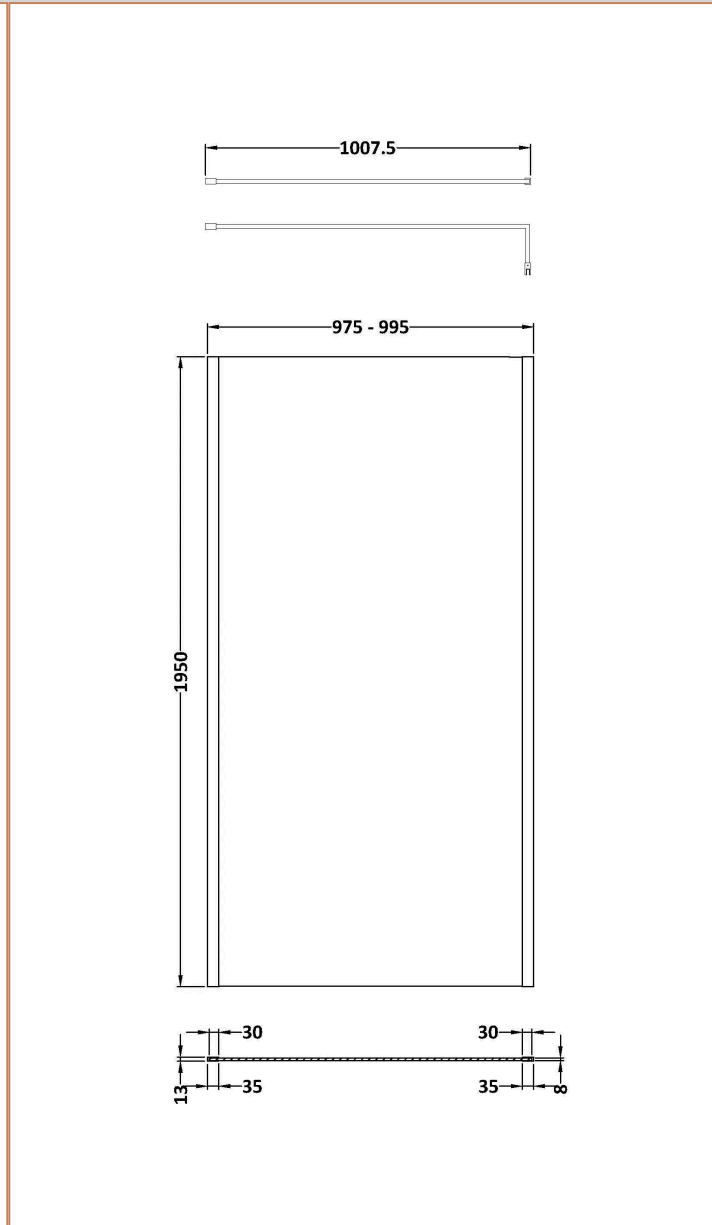

Sales Code: NWO10BP

Barcode: 5056883735077

Brand: nuie

Description: 1000 Wetroom Screen Outer Frame 1950x8mm

Product Dimensions

Product	1950 x 1000 x 14mm (H x W x D)
Packaged	1920 x 1050 x 60mm (H x W x D)
Nett Weight	44.8 kg
Packaged Weight	44.8 kg

Sales Code: WRSB1000G

Barcode: 5056460000000

Brand: OEM

Description: Missing title

Product Dimensions

Product	1950 x 1000 x 8mm (H x W x D)
Packaged	65 x 1085 x 2010mm (H x W x D)
Nett Weight	44.8 kg
Packaged Weight	44.8 kg

Product Dimensions

Product	1950 x 34 x 13mm (H x W x D)
Packaged	45 x 185 x 1970mm (H x W x D)
Nett Weight	1.01 kg
Packaged Weight	1.42 kg

Product Details

Country of Origin	China
Product Material	Aluminium
Colour/Finish	Matt Black
Style	Contemporary

Sales Code: WRSF004U

Barcode: 5056460000000

Brand: Hudson Reed

Description: 1950mm W/R DECORATIVE PROFILE UNDRILLED

Product Dimensions

Packaged	45 x 185 x 1970mm (H x W x D)
Nett Weight	1.01 kg
Packaged Weight	1.42 kg