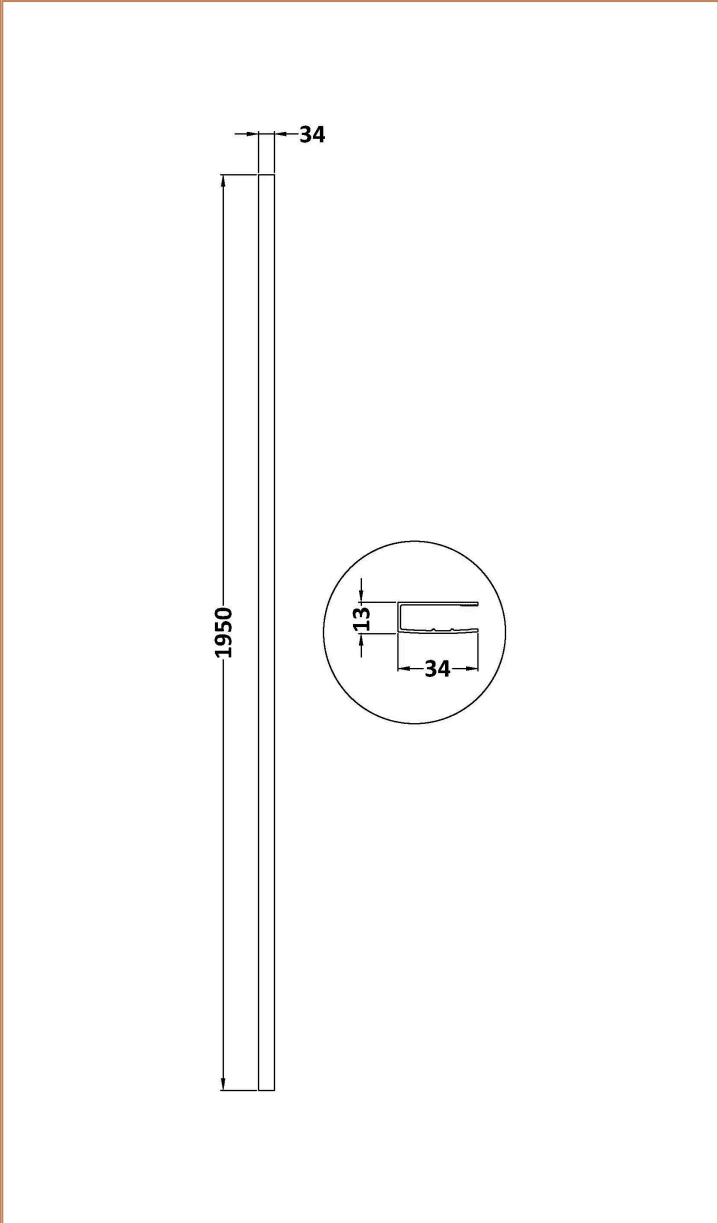

Sales Code: WRSB1000G

Barcode: 5056460000000

Brand: OEM

Description: Missing title

Product Dimensions

Product	1950 x 1000 x 8mm (H x W x D)
Packaged	65 x 1085 x 2010mm (H x W x D)
Nett Weight	44.8 kg
Packaged Weight	44.8 kg

Product Details

Country of Origin	China
Easy Clean	No
Ce Certified	Yes
Easy Fit	No
Enclosure Design	Frameless
Glass Thickness	8 mm

Sales Code: WRSF004

Barcode: 5056211807643

Brand: Hudson Reed

Description: Hudson Reed 1950mm Matt Black Wetroom Wall Channel

Product Dimensions

Product	1950 x 34 x 13mm (H x W x D)
Packaged	45 x 185 x 1970mm (H x W x D)
Nett Weight	1.01 kg
Packaged Weight	1.42 kg

Product Details

Country of Origin	China
Product Material	Aluminium
Colour/Finish	Matt Black
Style	Contemporary

Sales Code: WRSF004U

Barcode: 5056460000000

Brand: Hudson Reed

Description: 1950mm W/R DECORATIVE PROFILE UNDRILLED

Product Dimensions

Packaged	45 x 185 x 1970mm (H x W x D)
Nett Weight	1.01 kg
Packaged Weight	1.42 kg