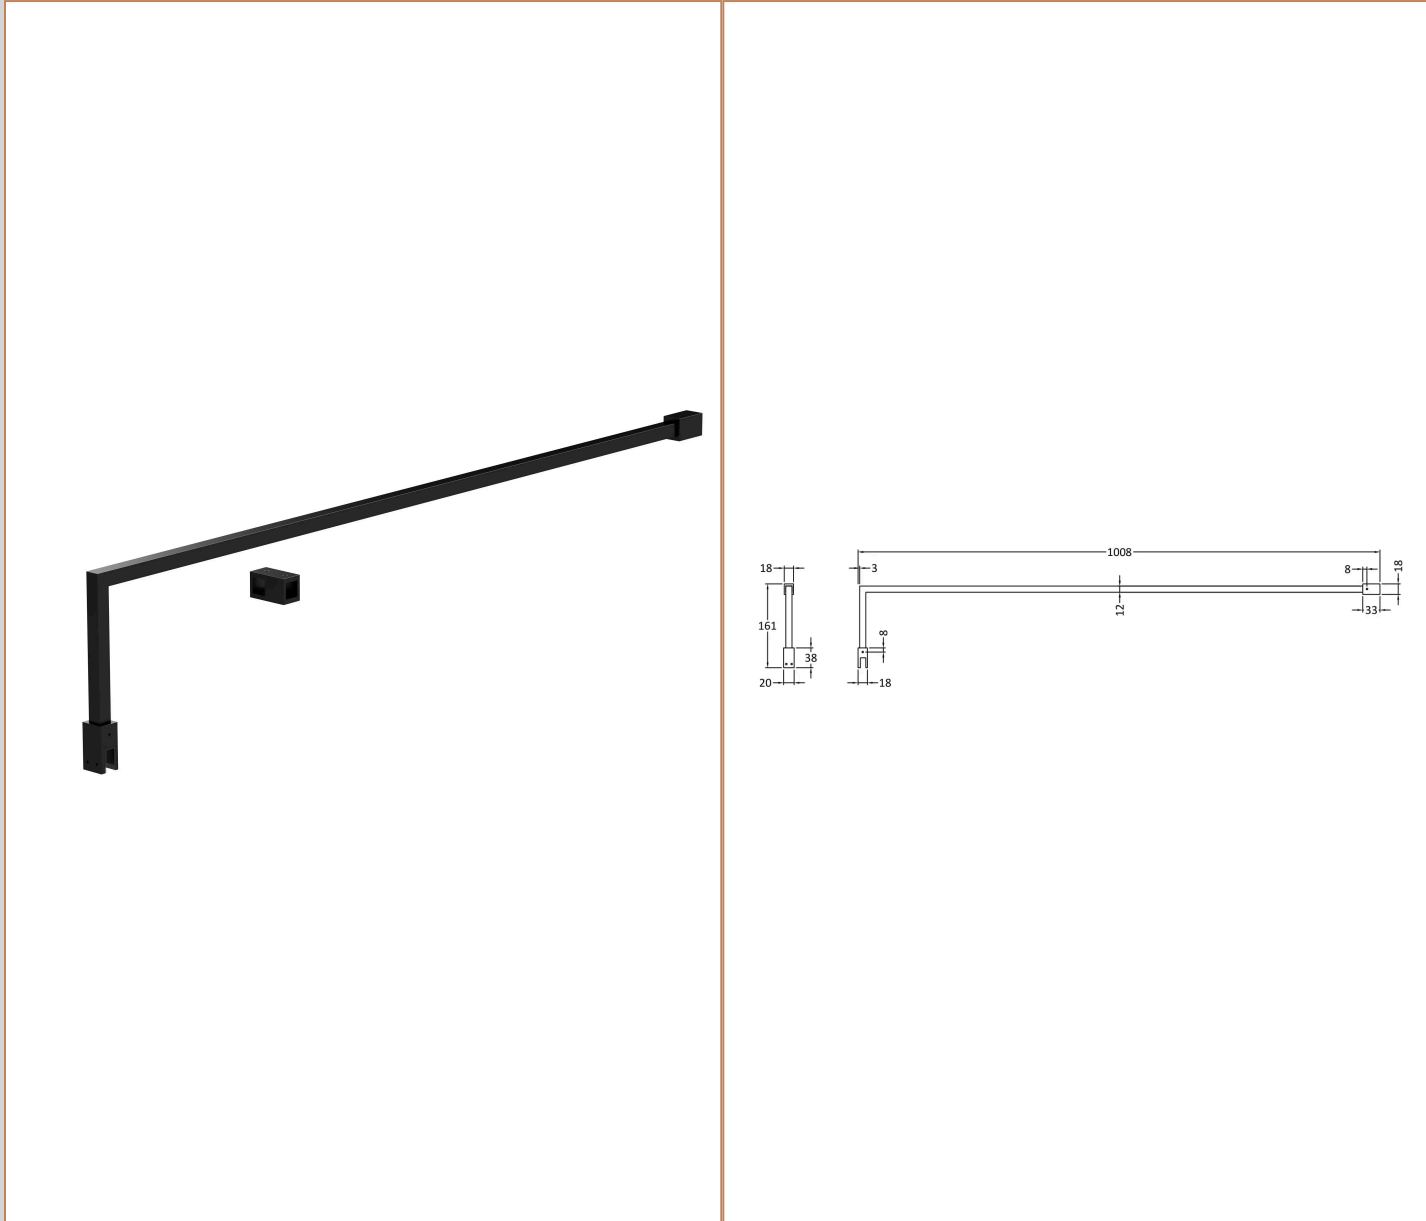

Product Dimensions

Product	1950 x 34 x 13mm (H x W x D)
Packaged	45 x 185 x 1970mm (H x W x D)
Nett Weight	1.01 kg
Packaged Weight	1.42 kg

Product Details

Country of Origin	China
Product Material	Aluminium
Colour/Finish	Matt Black
Style	Contemporary

Sales Code: WRSF004U

Barcode: 5056460000000

Brand: Hudson Reed

Description: 1950mm W/R DECORATIVE PROFILE UNDRILLED

Product Dimensions

Packaged	45 x 185 x 1970mm (H x W x D)
Nett Weight	1.01 kg
Packaged Weight	1.42 kg

Product Details

Country of Origin	China
Colour/Finish	Matt Black

Sales Code: FIX024

Barcode: 5056211847342

Brand: nuie

Description: Nuie Matt Black Wetroom Screen Support Arm

Product Dimensions

Product	15 x 150 x 1000mm (H x W x D)
Packaged	35 x 160 x 1020mm (H x W x D)
Nett Weight	0.67 kg
Packaged Weight	0.7 kg