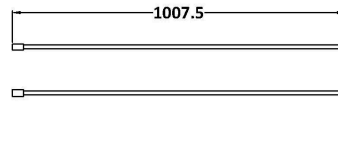

### Product Dimensions

Product	1950 x 760 x 14mm (H x W x D)
Packaged	2070 x 750 x 60mm (H x W x D)
Nett Weight	31.1 kg
Packaged Weight	31.1 kg

### Product Details

Country of Origin	China
Product Material	Aluminium
Colour/Finish	Brushed Brass
Style	Contemporary
Easy Clean	Yes
Adjustment Max	760
Adjustment Min	740
Ce Certified	Yes
Declaration Of Performance	Yes
Easy Fit	No
Enclosure Design	Semi-Frameless
Frame Finish	Brushed Brass
Glass Thickness	8 mm
Handles Included	No
Ukca Certified	Yes