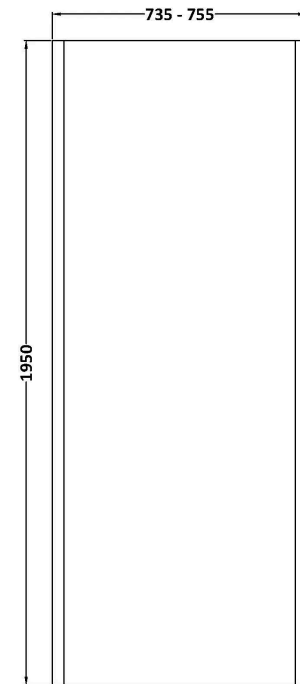

**Sales Code:** NWO76BB

**Barcode:** 5056883741436

**Brand:** nuie

**Description:** 760 WETROOM SCREEN OUTER FRAME 1950x8mm

### Product Dimensions

Product	1950 x 760 x 14mm (H x W x D)
Packaged	2070 x 750 x 60mm (H x W x D)
Nett Weight	31.1 kg
Packaged Weight	31.1 kg

### Product Details

Country of Origin	China
Product Material	Aluminium
Colour/Finish	Brushed Brass
Style	Contemporary
Easy Clean	Yes
Adjustment Max	760
Adjustment Min	740
Ce Certified	Yes
Declaration Of Performance	Yes
Easy Fit	No
Enclosure Design	Semi-Frameless
Frame Finish	Brushed Brass
Glass Thickness	8 mm
Handles Included	No
Ukca Certified	Yes