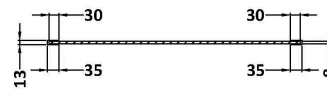

### Product Dimensions

Product	1950 x 760 x 14mm (H x W x D)
Packaged	2070 x 750 x 60mm (H x W x D)
Nett Weight	31.1 kg
Packaged Weight	31.1 kg

### Product Details

Country of Origin	China
Product Material	Aluminium
Colour/Finish	Brushed Brass
Style	Contemporary
Easy Clean	Yes
Adjustment Max	760
Adjustment Min	740
Ce Certified	Yes
Declaration Of Performance	Yes
Easy Fit	No
Enclosure Design	Semi-Frameless
Frame Finish	Brushed Brass
Glass Thickness	8 mm
Handles Included	No
Ukca Certified	Yes