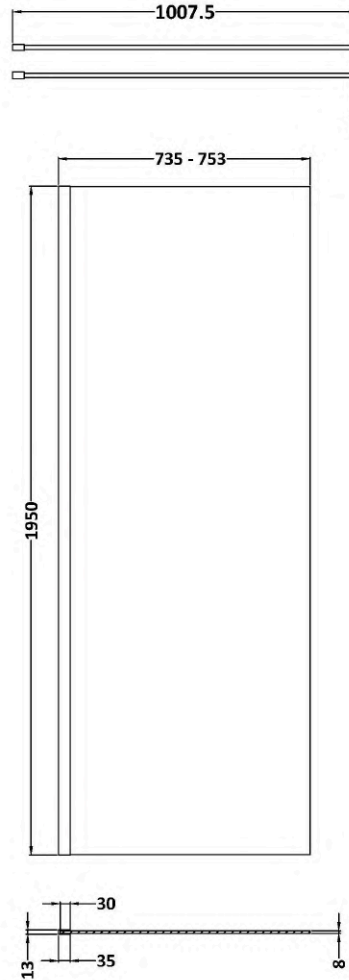

Sales Code: NWS1976BB

Barcode: 5056883741412

Brand: nuie

Description: 760x1950 Screen With Support Bar BB

Product Dimensions

Product	1950 x 760 x 14mm (H x W x D)
Nett Weight	29.4 kg
Packaged Weight	29.4 kg

Product Details

Country of Origin	China
Product Material	Aluminium
Colour/Finish	Brushed Brass
Style	Contemporary
Easy Clean	Yes
Adjustment Max	753
Adjustment Min	735
Ce Certified	Yes
Declaration Of Performance	Yes
Easy Fit	No
Enclosure Design	Semi-Frameless
Frame Finish	Brushed Brass
Glass Thickness	8 mm
Handles Included	No
Ukca Certified	Yes