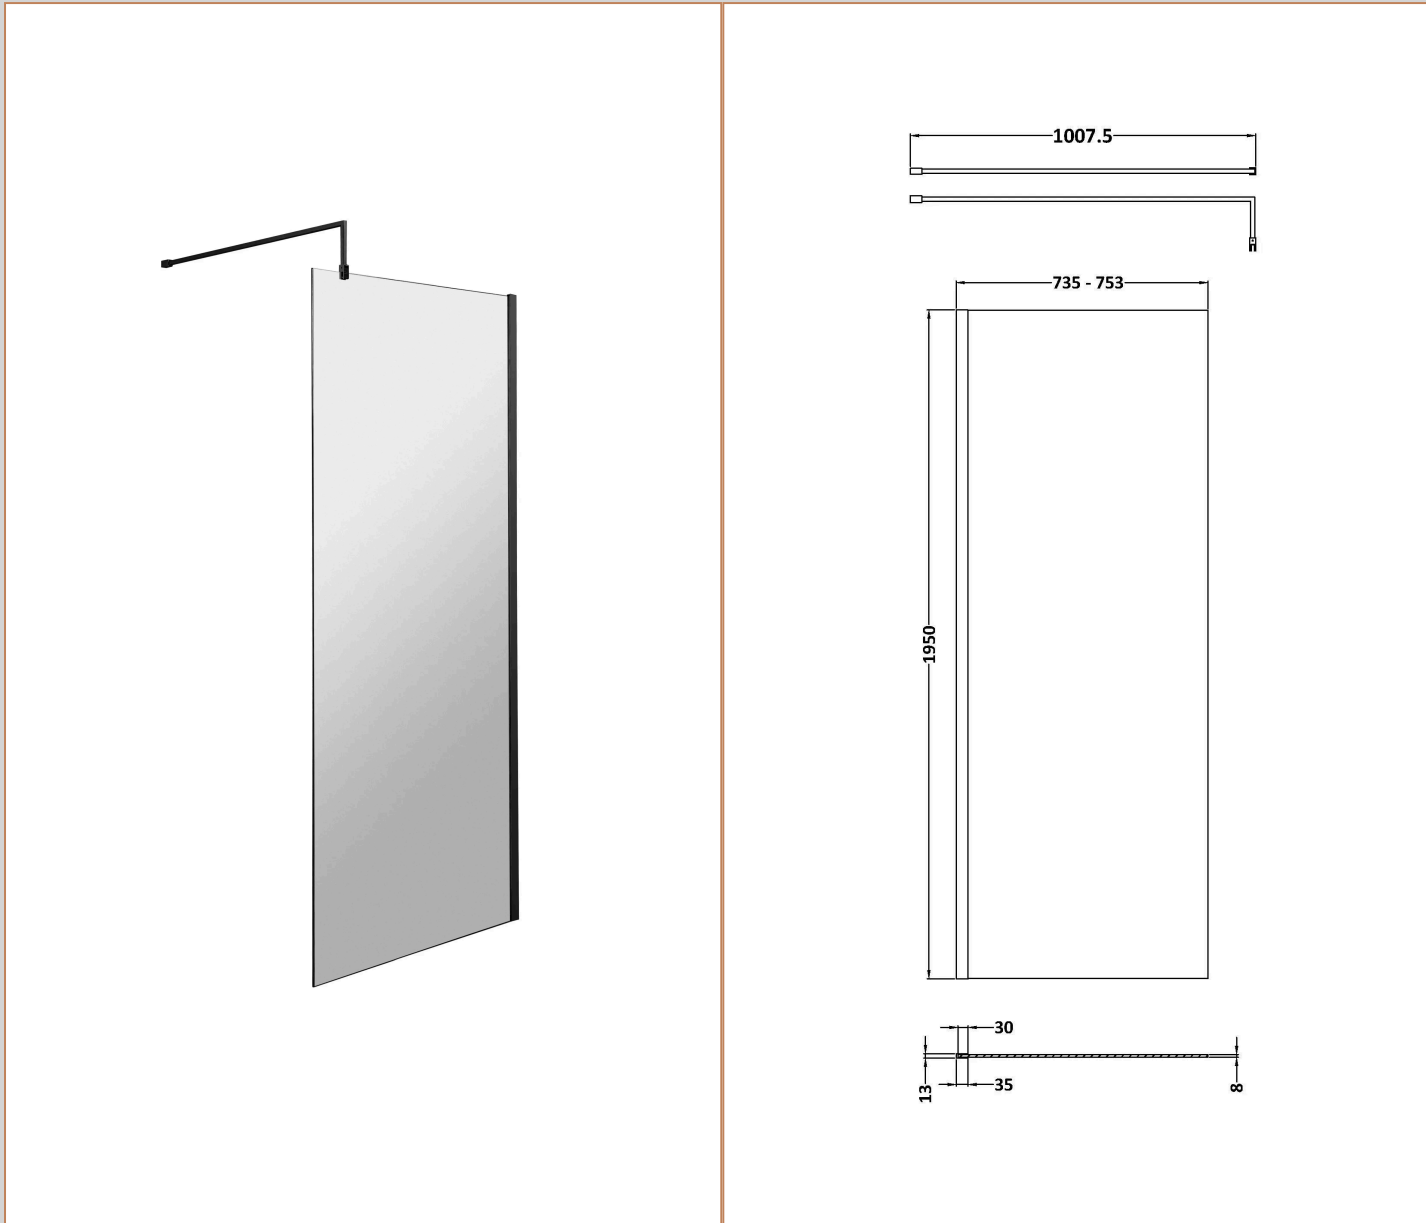

**Sales Code:** NWS1976BP

**Barcode:** 5056883741405

**Brand:** nuie

**Description:** 760x1950 Screen With Support Bar Black

**Product Dimensions**

Product	1950 x 760 x 14mm (H x W x D)
Nett Weight	29.4 kg
Packaged Weight	29.4 kg

**Product Details**

Country of Origin	China
Product Material	Aluminium
Colour/Finish	Matt Black
Style	Contemporary
Easy Clean	Yes
Adjustment Max	753
Adjustment Min	735
Ce Certified	Yes
Declaration Of Performance	Yes
Easy Fit	No
Enclosure Design	Semi-Frameless
Frame Finish	Matt Black
Glass Thickness	8 mm
Handles Included	No
Ukca Certified	Yes