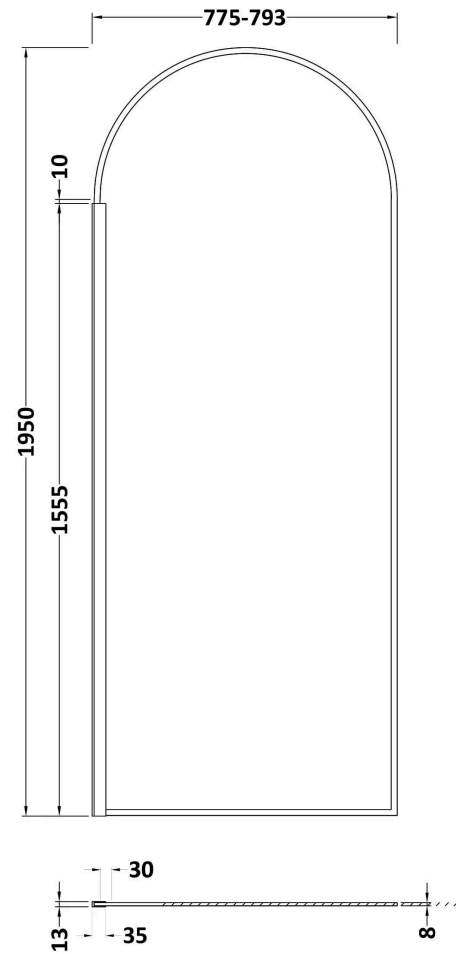

Sales Code: NWSR80BP

Barcode: 5056883734223

Brand: nuie

Description: 800 ARCHED SCREEN OUTER FRAME 1950x8mm

Product Dimensions

Product	1950 x 793 x 14mm (H x W x D)
Packaged	2070 x 850 x 60mm (H x W x D)
Nett Weight	35.9 kg
Packaged Weight	35.9 kg

Packaging Details

Label Size (mm)	50 x 100
-----------------	----------

Product Details

Country of Origin	China
Product Material	Aluminium
Colour/Finish	Matt Black
Style	Contemporary
Fixings Included	Yes
Easy Clean	No
Adjustment Max	793
Adjustment Min	775
Ce Certified	Yes
Declaration Of Performance	Yes
Easy Fit	No
Enclosure Design	Semi-Frameless
Frame Finish	Matt Black
Glass Thickness	8 mm
Handles Included	No
Support Bar Included	No
Ukca Certified	Yes