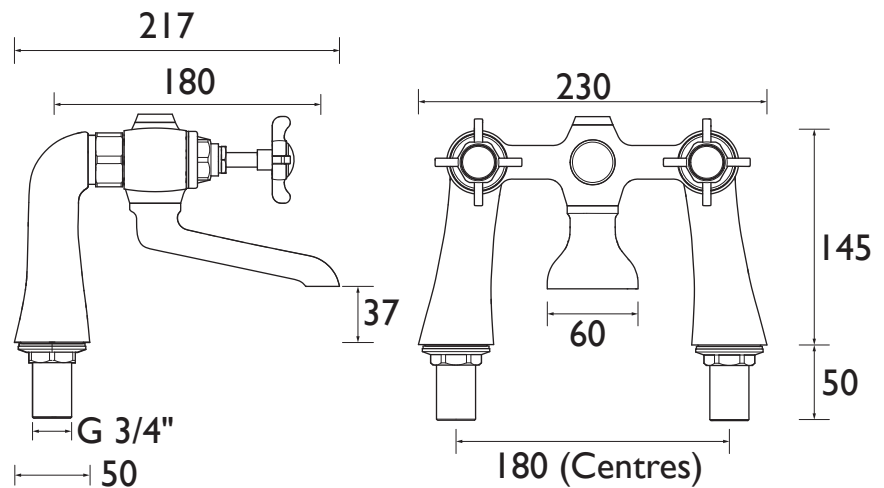

### Specification

Product Type:	Bathroom Taps
Main Construction Material:	Brass
Mount Type:	Deck Mounted
Handle Type:	Crosshead Handles
Connection Inlet:	3/4" BSP
Connection Outlet:	Open
Number of Tap Holes:	2
Valve/Cartridge Type:	3/4" Ceramic Disc Valves 1/4 Turn
Plumbing System Requirements:	Suitable for all plumbing systems
Minimum Dynamic Pressure (bar):	0.2 bar
Maximum Dynamic Pressure (bar):	5.0 bar
Maximum Hot Water Temperature °C:	65°C
Maximum Static Pressure (bar):	10 bar
Flow Type:	Single Flow
Isolation Included:	No

### Dimensions (measurements in mm)