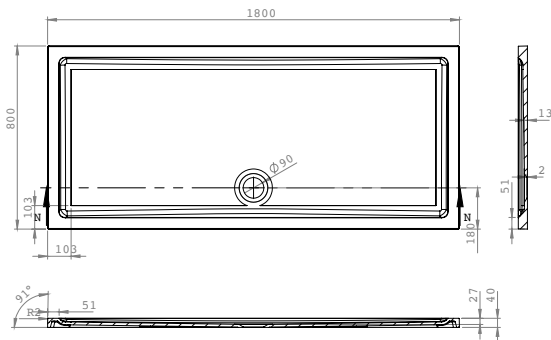

**Anti-Slip Trays**

**Square Trays**

Width (mm)	Depth (mm)	Height (mm)	Code	RRP (ex VAT)	RRP (inc VAT)
700	700	40	RSTG70	£202.13	£242.56
760	760	40	RSTG76	£202.13	£242.56
800	800	40	RSTG80	£227.83	£273.40
900	900	40	RSTG90	£253.53	£304.24

**Rectangular Trays**

Width (mm)	Depth (mm)	Height (mm)	Code	RRP (ex VAT)	RRP (inc VAT)
800	700	40	RSTG87	£256.10	£307.32
900	700	40	RSTG97	£256.10	£307.32
900	760	40	RSTG976	£256.10	£307.32
900	800	40	RSTG98	£256.10	£307.32
1000	700	40	RSTG107	£279.22	£335.06
1000	800	40	RSTG108	£304.92	£365.90
1000	900	40	RSTG109	£304.92	£365.90
1100	800	40	RSTG118	£304.92	£365.90
1200	700	40	RSTG127	£307.21	£368.65
1200	760	40	RSTG1276	£307.21	£368.65
1200	800	40	RSTG128	£309.21	£371.05
1200	900	40	RSTG129	£313.92	£376.70
1300	800	40	RSTG138	£432.96	£519.55
1400	700	40	RSTG147	£432.96	£519.55
1400	800	40	RSTG148	£442.06	£530.47
1400	900	40	RSTG149	£464.26	£557.11
1500	800	40	RSTG158	£519.33	£623.20
1500	900	40	RSTG159	£519.33	£623.20
1600	700	40	RSTG167	£519.33	£623.20
1600	800	40	RSTG168	£552.37	£662.84
1600	900	40	RSTG169	£563.10	£675.72
1700	700	40	RSTG177	£588.77	£706.52
1700	760	40	RSTG1776	£588.77	£706.52
1700	800	40	RSTG178	£614.77	£737.72
1700	900	40	RSTG179	£627.10	£752.52
1800	800	40	RSTG188	£680.85	£817.02