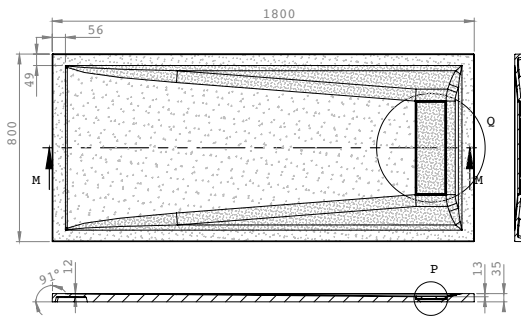

Infinity Slate Trays

Please note: In case of a frameless or a walk-in type of shower enclosure it is normal to see water escaping the tray or splashing outside of the enclosure. You may consider using a fully framed enclosure or a threshold seal on the edges of the shower tray.

Width (mm)	Depth (mm)	Height (mm)	Code	RRP (ex VAT)	RRP (inc VAT)
800	800	35	IGS80	£510.39	£612.47
1000	800	35	IGS108	£520.71	£624.86
1200	800	35	IGS128	£585.48	£702.57
1200	900	35	IGS129	£621.46	£745.75
1400	800	35	IGS148	£653.84	£784.61
1400	900	35	IGS149	£675.52	£810.62
1500	800	35	IGS158	£675.52	£810.62
1600	800	35	IGS168	£682.69	£819.22
1600	900	35	IGS169	£779.93	£935.92
1700	800	35	IGS178	£779.93	£935.92
1800	800	35	IGS188	£787.03	£944.44
Roman Tray Waste - No Cap			RDTW02	£50.00	£60.00

Colour options for finish

White
add **W** to codes

Black
add **B** to codes

Grey
add **G** to codes

Neo Angle Trays

Width (mm)	Depth (mm)	Height (mm)	Handing	Code	RRP (ex VAT)	RRP (inc VAT)
900	900	40	—	RNG90	£442.40	£530.88
1200	900	40	Left Hand	RNG129L	£464.22	£557.06
1200	900	40	Right Hand	RNG129R	£464.22	£557.06

Colour for Finish

White

Innov8 Walk-in Dedicated Shower Tray

Width (mm)	Depth (mm)	Height (mm)	Handing	Code	RRP (ex VAT)	RRP (inc VAT)
1700	700	50	Left Hand	RCG177L	£554.18	£665.02
1700	700	50	Right Hand	RCG177R	£554.18	£665.02