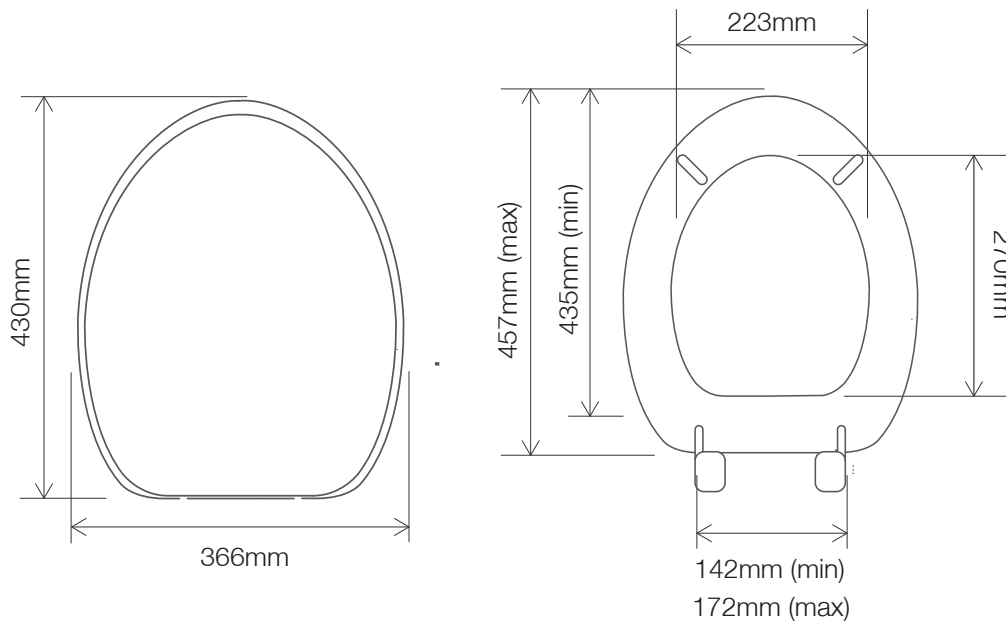

Spares Codes

Spare Hinges (pair) - TSP0284

Hing Fixing Pack - TSP0287

Lid Buffer - SP10775

Ring Buffer - SP10554

DIMENSIONS

DIAGRAMS NOT TO SCALE | ALL DIMENSIONS IN MM | TOLERANCE OF ± 5 MM
ALL PRODUCTS CONFORM TO THE BRITISH FIXING STANDARDS

*Dimensions are subject to change, customers are advised to measure actual product before commencing installation.

FAQs

Q - What's the maximum test load of the seat?

A - 150kg

Q - What are the hinges made from?

A - Chrome plated brass

Q - What is the substrate?

A - Real American Walnut Veneer on MDF

| Key Dimensions Descriptions | Key Dimensions (mm) |
|--------------------------------|---------------------|
| Seat/Lid Front to Back | 430mm |
| Seat/Lid Left to Right | 366mm |
| Ring Hole Front to Back | 270mm |
| Ring Hole Left to Right | 223mm |
| Seat Ring Thickness | 15mm |
| Min/Max Adjustment for Fixings | 142/172, 435/457 |