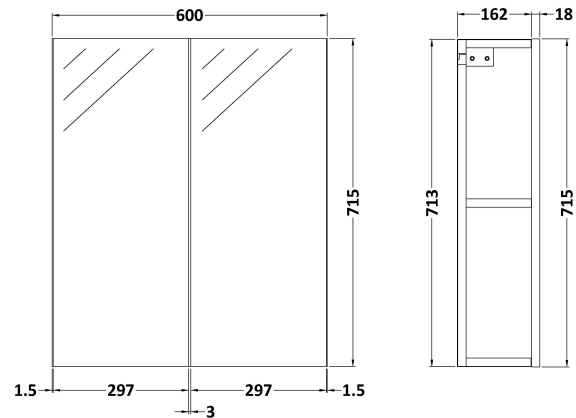

Sales Code: OFF117

Description: 600 Mirror Cab-50/50 Split (180mm Deep)

Product Dimensions

Height (mm):	715
Width (mm):	600
Depth (mm):	182
Nett Weight (kg):	21

Packaging Dimensions

Height (mm):	735
Width (mm):	620
Depth (mm):	202
Gross Weight (kg):	21

Packaging Data

Box Colour:	Brown Cardboard Box
Box Qty:	1
Label Size:	100 x 50
Label Colour:	Not Applicable
Label Qty:	0

Outer Box Dimensions (If Applicable)

Height (mm):	
Width (mm):	
Depth (mm):	
Gross Weight (kg):	
Barcode:	5055275826911

Product Details

Country of Origin:	China
Fitting Instruction:	No
CE Certification:	No
FSC Certified Materials:	Yes
Colour:	Gloss White
Construction Method:	Cam & Wood Dowel
Construction Type:	Rigid
Cabinet Finish:	MFC Painted Gloss
Fascia Finish:	Mdf Painted Gloss
Cabinet Thickness (mm):	16
Fascia Thickness (mm):	18
Drawer Included:	No
Drawer Type:	Not Applicable
No of Shelves:	1
Hinge Type:	95 Degree Clip-On Soft Close
Hinge Included:	Yes
Adjustable Legs:	No
Fixings Included:	Yes
Handle Style:	Not Applicable
Waste Shroud:	No
Handle Included:	No
Handle Type:	Handleless