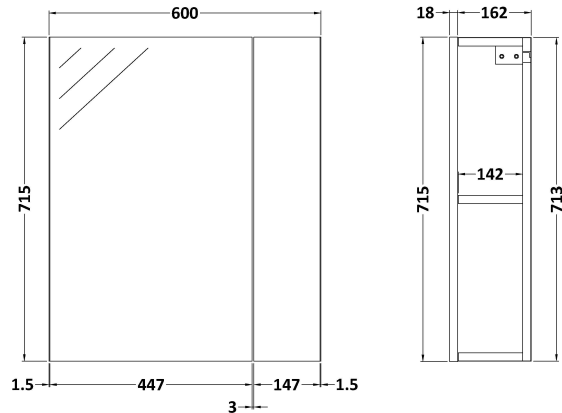

Sales Code: OFF118

Description: 600 Mirror Cab-75/25 Split (180mm Deep)

Product Dimensions

Height (mm):	715
Width (mm):	600
Depth (mm):	182
Nett Weight (kg):	20

Packaging Dimensions

Height (mm):	202
Width (mm):	620
Depth (mm):	735
Gross Weight (kg):	20

Packaging Data

Box Colour:	Brown Cardboard Box
Box Qty:	1
Label Size:	100 x 50
Label Colour:	Not Applicable
Label Qty:	0

Outer Box Dimensions (If Applicable)

Height (mm):	
Width (mm):	
Depth (mm):	
Gross Weight (kg):	
Barcode:	5055275826935

Product Details

Country of Origin:	China
Fitting Instruction:	No
CE Certification:	No
FSC Certified Materials:	Yes
Colour:	Gloss White
Construction Method:	Cam & Wood Dowel
Construction Type:	Rigid
Cabinet Finish:	MFC Painted Gloss
Fascia Finish:	Mdf Painted Gloss
Cabinet Thickness (mm):	16
Fascia Thickness (mm):	18
Drawer Included:	No
Drawer Type:	Not Applicable
No of Shelves:	1
Hinge Type:	95 Degree Clip-On Soft Close
Hinge Included:	Yes
Adjustable Legs:	No
Fixings Included:	Yes
Handle Style:	Not Applicable
Waste Shroud:	No
Handle Included:	No
Handle Type:	Handleless