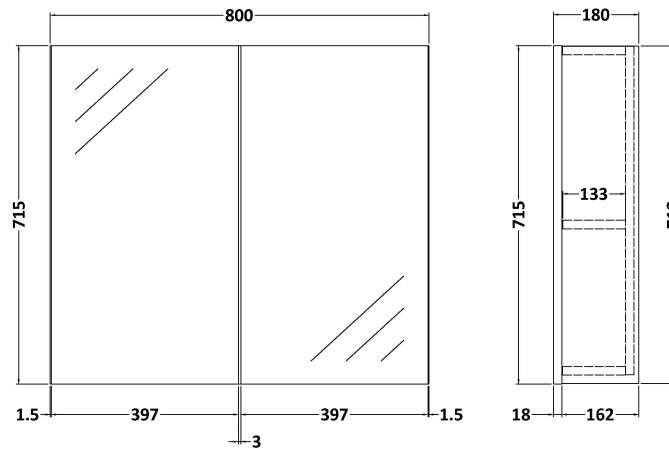

Sales Code: OFF1317

Description: 600 Mirror Cab-50/50 Split (180mm Deep)

### Product Dimensions

Height (mm):	715
Width (mm):	600
Depth (mm):	182
Nett Weight (kg):	21

### Packaging Dimensions

Height (mm):	735
Width (mm):	620
Depth (mm):	202
Gross Weight (kg):	21

### Outer Box Dimensions (If Applicable)

Height (mm):	
Width (mm):	
Depth (mm):	
Gross Weight (kg):	
Barcode:	5056462658179