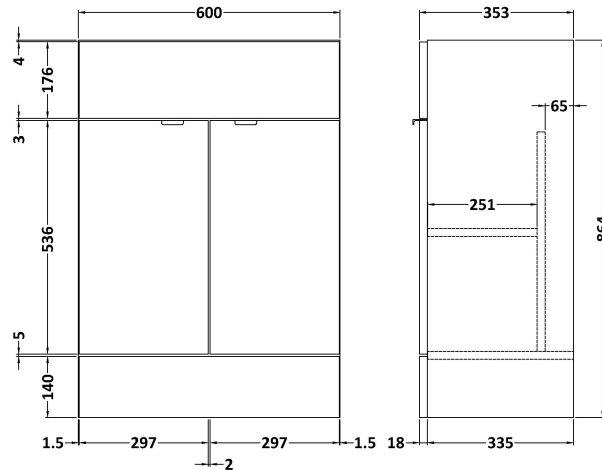

### Product Dimensions

Height (mm):	864
Width (mm):	600
Depth (mm):	355
Nett Weight (kg):	20.5

### Packaging Dimensions

Height (mm):	375
Width (mm):	620
Depth (mm):	900
Gross Weight (kg):	21

### Packaging Data

Box Colour:	Brown Cardboard Box
Box Qty:	1
Label Size:	100 x 50
Label Colour:	White Label
Label Qty:	2

### Outer Box Dimensions (If Applicable)

Height (mm):	
Width (mm):	
Depth (mm):	
Gross Weight (kg):	
Barcode:	5055275820209