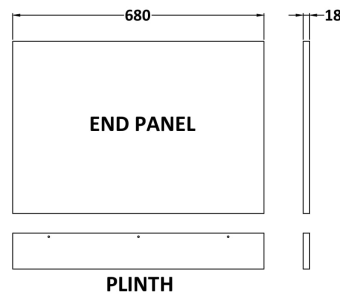

Sales Code: OFF570

Description: 700 Bath End Panel (680X480/100mm)

**Product Dimensions**

Height (mm):	680
Width (mm):	36
Depth (mm):	560
Nett Weight (kg):	8.5

**Packaging Dimensions**

Height (mm):	30
Width (mm):	590
Depth (mm):	710
Gross Weight (kg):	8.5

**Packaging Data**

Box Colour:	Brown Cardboard Box
Box Qty:	1
Label Size:	140 x 20
Label Colour:	White Label
Label Qty:	2

**Outer Box Dimensions (If Applicable)**

Height (mm):	
Width (mm):	
Depth (mm):	
Gross Weight (kg):	
Barcode:	5055275828304