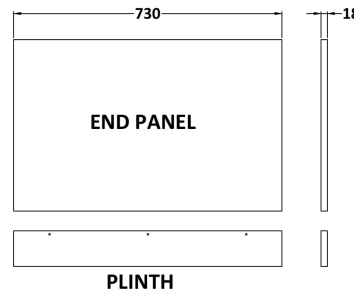

Sales Code: OFF571

Description: 750 Bath End Panel (730X480/100mm)

**Product Dimensions**

Height (mm):	730
Width (mm):	36
Depth (mm):	560
Nett Weight (kg):	8.6

**Packaging Dimensions**

Height (mm):	30
Width (mm):	590
Depth (mm):	760
Gross Weight (kg):	8.9

**Packaging Data**

Box Colour:	Brown Cardboard Box
Box Qty:	1
Label Size:	140 x 20
Label Colour:	White Label
Label Qty:	2

**Outer Box Dimensions (If Applicable)**

Height (mm):	
Width (mm):	
Depth (mm):	
Gross Weight (kg):	
Barcode:	5055275828335