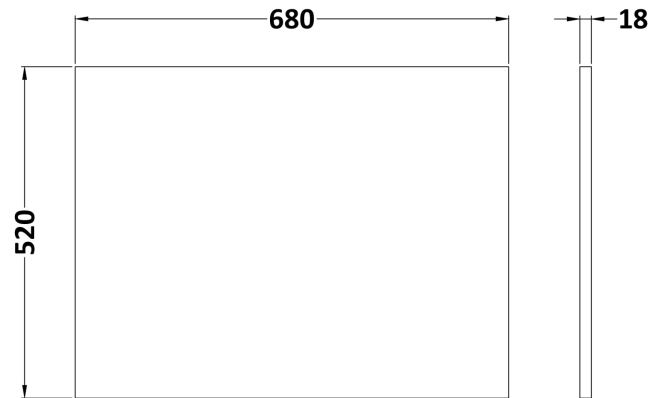

Sales Code: OFF579

Description: Square Shower Bath End Panel

Product Dimensions

Height (mm):	520
Width (mm):	680
Depth (mm):	18
Nett Weight (kg):	8.5

Packaging Dimensions

Height (mm):	560
Width (mm):	700
Depth (mm):	30
Gross Weight (kg):	8.5

Packaging Data

Box Colour:	Brown Cardboard Box
Box Qty:	0
Label Size:	0 x 0
Label Colour:	White Label
Label Qty:	0

Outer Box Dimensions (If Applicable)

Height (mm):	
Width (mm):	
Depth (mm):	
Gross Weight (kg):	
Barcode:	5055275832837

Product Details

Country of Origin:	United Kingdom
Fitting Instruction:	Yes
CE & UKCA:	N/A
FSC Certified Materials:	Yes
Colour:	Anthracite Woodgrain
Construction Method:	Cam & Wood Dowel
Construction Type:	Flat-Pack
Cabinet Finish:	Not Applicable
Fascia Finish:	MFC Textured Woodgrain
Cabinet Thickness (mm):	
Fascia Thickness (mm):	18
Drawer Included:	Not Applicable
Drawer Type:	Not Applicable
No of Shelves:	Not Applicable
Hinge Type:	Not Applicable
Hinge Included:	Not Applicable
Adjustable Legs:	Not Applicable
Fixings Included:	Yes
Handle Style:	Not Applicable
Waste Shroud:	Not Applicable
Handle Included:	Not Applicable
Handle Type:	Not Applicable