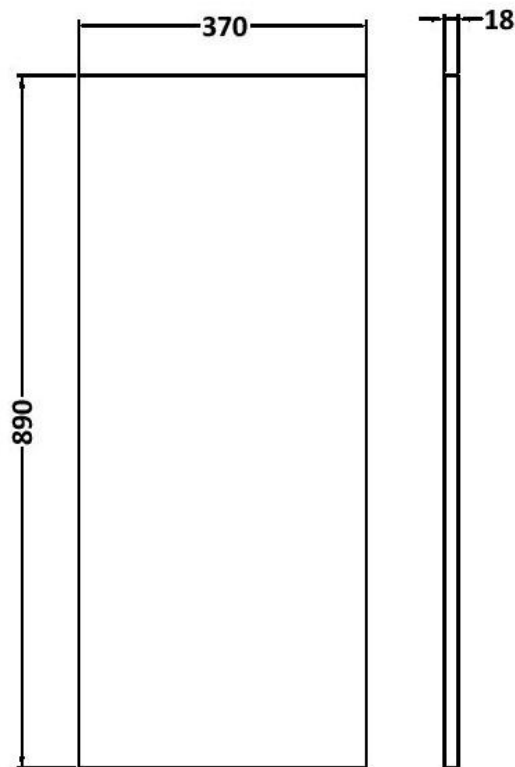

**Sales Code:** OFF592

**Description:** Infil Panel/Décor End (890X370x18mm)

**Product Dimensions**

Height (mm):	890
Width (mm):	370
Depth (mm):	18
Nett Weight (kg):	2

**Packaging Dimensions**

Height (mm):	30
Width (mm):	380
Depth (mm):	890
Gross Weight (kg):	2.3

**Packaging Data**

Box Colour:	Brown Cardboard Box
Box Qty:	1
Label Size:	100 x 50
Label Colour:	White Label
Label Qty:	2

**Outer Box Dimensions (If Applicable)**

Height (mm):	
Width (mm):	
Depth (mm):	
Gross Weight (kg):	
Barcode:	5055275828243