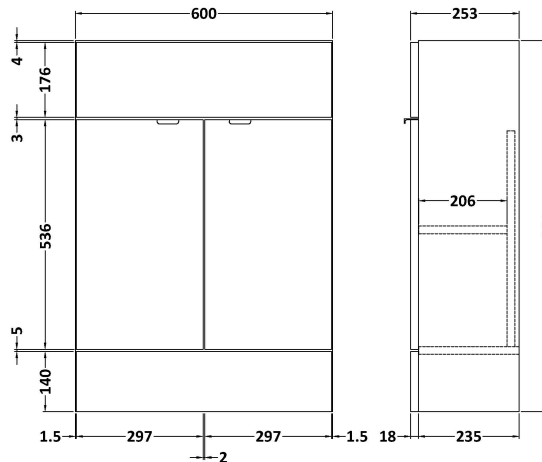

### Product Dimensions

Height (mm):	864
Width (mm):	600
Depth (mm):	255
Nett Weight (kg):	17

### Packaging Dimensions

Height (mm):	290
Width (mm):	625
Depth (mm):	875
Gross Weight (kg):	17.5

### Packaging Data

Box Colour:	Brown Cardboard Box
Box Qty:	1
Label Size:	100 x 50
Label Colour:	White Label
Label Qty:	2

### Outer Box Dimensions (If Applicable)

Height (mm):	
Width (mm):	
Depth (mm):	
Gross Weight (kg):	
Barcode:	5055275817285