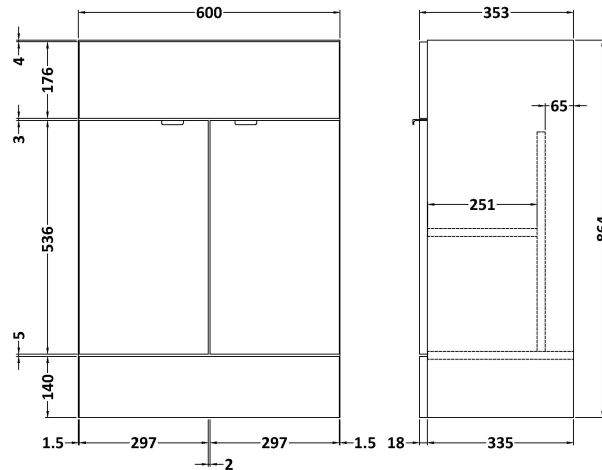

### Product Dimensions

|                   |      |
|-------------------|------|
| Height (mm):      | 864  |
| Width (mm):       | 600  |
| Depth (mm):       | 355  |
| Nett Weight (kg): | 20.5 |

### Packaging Dimensions

|                    |     |
|--------------------|-----|
| Height (mm):       | 375 |
| Width (mm):        | 620 |
| Depth (mm):        | 900 |
| Gross Weight (kg): | 21  |

### Packaging Data

|               |                     |
|---------------|---------------------|
| Box Colour:   | Brown Cardboard Box |
| Box Qty:      | 1                   |
| Label Size:   | 100 x 50            |
| Label Colour: | White Label         |
| Label Qty:    | 2                   |

### Outer Box Dimensions (If Applicable)

|                    |               |
|--------------------|---------------|
| Height (mm):       |               |
| Width (mm):        |               |
| Depth (mm):        |               |
| Gross Weight (kg): |               |
| Barcode:           | 5055275817452 |