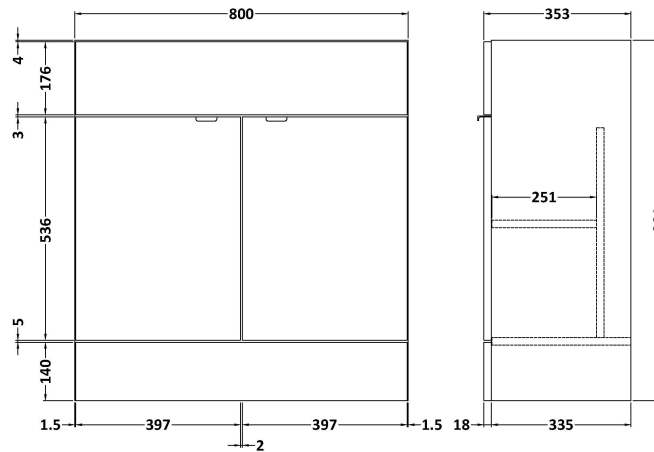

Sales Code: OFF609

Description: 800 Vanity Unit (355mm Deep)

Product Dimensions

| | |
|-------------------|------|
| Height (mm): | 864 |
| Width (mm): | 800 |
| Depth (mm): | 355 |
| Nett Weight (kg): | 24.5 |

Packaging Dimensions

| | |
|--------------------|-----|
| Height (mm): | 900 |
| Width (mm): | 825 |
| Depth (mm): | 375 |
| Gross Weight (kg): | 25 |

Packaging Data

| | |
|---------------|---------------------|
| Box Colour: | Brown Cardboard Box |
| Box Qty: | 1 |
| Label Size: | 100 x 50 |
| Label Colour: | White Label |
| Label Qty: | 2 |

Outer Box Dimensions (If Applicable)

| | |
|--------------------|---------------|
| Height (mm): | |
| Width (mm): | |
| Depth (mm): | |
| Gross Weight (kg): | |
| Barcode: | 5055275868812 |

Product Details