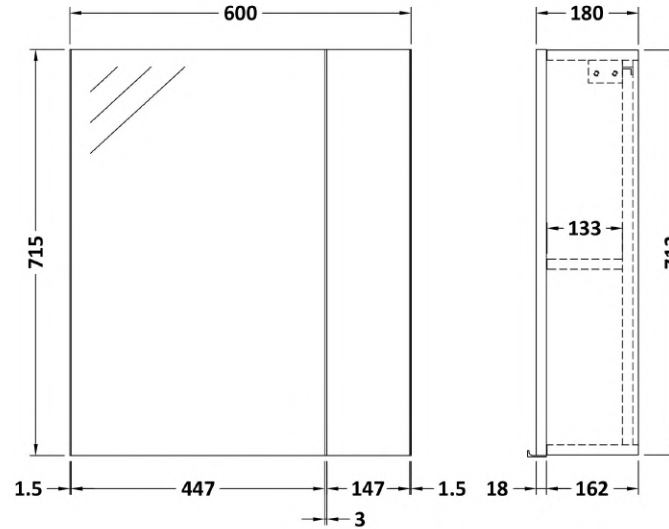

Sales Code: OFF618

Description: 600 Mirror Cab-75/25 Split (180mm Deep)

### Product Dimensions

Height (mm):	715
Width (mm):	600
Depth (mm):	182
Nett Weight (kg):	20

### Packaging Dimensions

Height (mm):	202
Width (mm):	620
Depth (mm):	735
Gross Weight (kg):	20

### Outer Box Dimensions (If Applicable)

Height (mm):	
Width (mm):	
Depth (mm):	
Gross Weight (kg):	
Barcode:	5055275828175