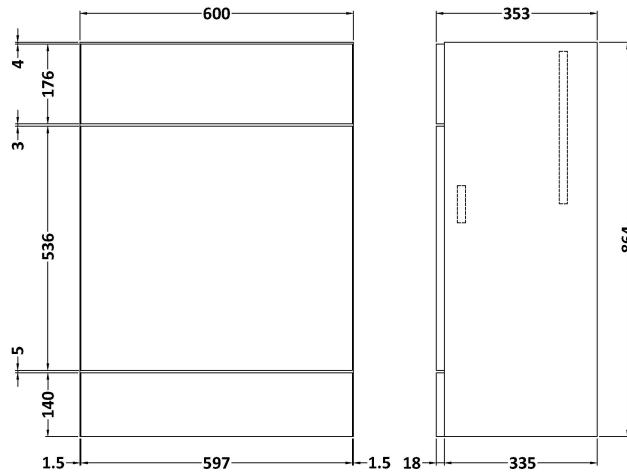

### Product Dimensions

Height (mm):	864
Width (mm):	600
Depth (mm):	355
Nett Weight (kg):	15.5

### Packaging Dimensions

Height (mm):	375
Width (mm):	620
Depth (mm):	900
Gross Weight (kg):	16

### Packaging Data

Box Colour:	Brown Cardboard Box
Box Qty:	1
Label Size:	100 x 50
Label Colour:	White Label
Label Qty:	2

### Outer Box Dimensions (If Applicable)

Height (mm):	
Width (mm):	
Depth (mm):	
Gross Weight (kg):	
Barcode:	5055275820339