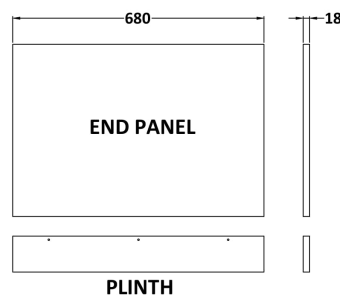

Sales Code: OFF670

Description: 700 Bath End Panel (680X480/100mm)

Product Dimensions

Height (mm):	680
Width (mm):	36
Depth (mm):	560
Nett Weight (kg):	8.5

Packaging Dimensions

Height (mm):	30
Width (mm):	590
Depth (mm):	710
Gross Weight (kg):	8.5

Packaging Data

Box Colour:	Brown Cardboard Box
Box Qty:	1
Label Size:	140 x 20
Label Colour:	White Label
Label Qty:	2

Outer Box Dimensions (If Applicable)

Height (mm):	
Width (mm):	
Depth (mm):	
Gross Weight (kg):	
Barcode:	5055275828328