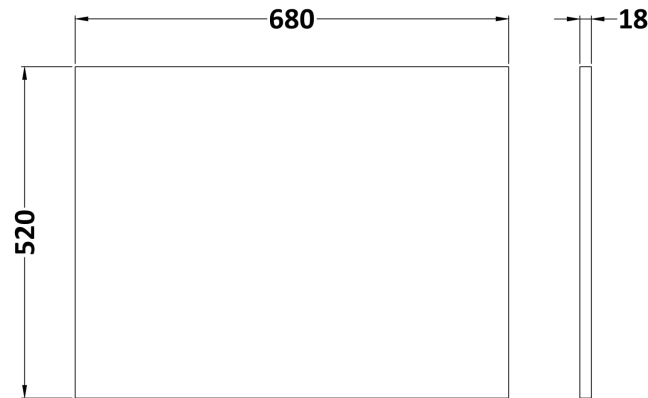

Sales Code: OFF679

Description: Square Shower Bath End Panel

Product Dimensions

Height (mm):	520
Width (mm):	680
Depth (mm):	18
Nett Weight (kg):	8.5

Packaging Dimensions

Height (mm):	560
Width (mm):	700
Depth (mm):	30
Gross Weight (kg):	8.5

Packaging Data

Box Colour:	Brown Cardboard Box
Box Qty:	0
Label Size:	0 x 0
Label Colour:	White Label
Label Qty:	0

Outer Box Dimensions (If Applicable)

Height (mm):	
Width (mm):	
Depth (mm):	
Gross Weight (kg):	
Barcode:	5055275832851

Product Details

Country of Origin:	United Kingdom
Fitting Instruction:	Yes
CE & UKCA:	N/A
FSC Certified Materials:	Yes
Colour:	Black Woodgrain
Construction Method:	Cam & Wood Dowel
Construction Type:	Flat-Pack
Cabinet Finish:	Not Applicable
Fascia Finish:	MFC Textured Woodgrain
Cabinet Thickness (mm):	
Fascia Thickness (mm):	18
Drawer Included:	Not Applicable
Drawer Type:	Not Applicable
No of Shelves:	Not Applicable
Hinge Type:	Not Applicable
Hinge Included:	Not Applicable
Adjustable Legs:	Not Applicable
Fixings Included:	Yes
Handle Style:	Not Applicable
Waste Shroud:	Not Applicable
Handle Included:	Not Applicable
Handle Type:	Not Applicable