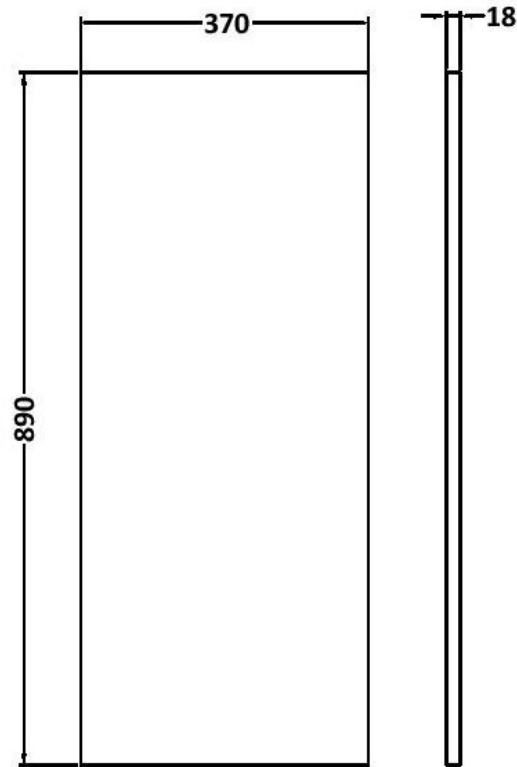

**Sales Code:** OFF692

**Description:** Infil Panel/Décor End (890X370x18mm)

### Product Dimensions

Height (mm):	890
Width (mm):	370
Depth (mm):	18
Nett Weight (kg):	2

### Packaging Dimensions

Height (mm):	30
Width (mm):	380
Depth (mm):	890
Gross Weight (kg):	2.3

### Outer Box Dimensions (If Applicable)

Height (mm):	
Width (mm):	
Depth (mm):	
Gross Weight (kg):	
Barcode:	5055275828267