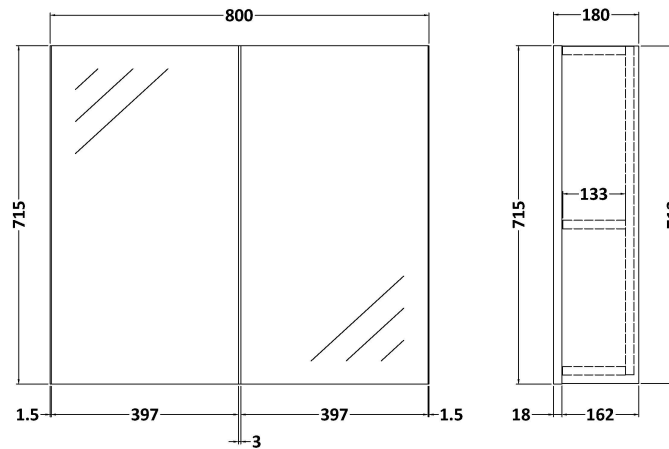

Sales Code: OFF817

Description: 600 Mirror Cab-50/50 Split (180mm Deep)

Product Dimensions

Height (mm):	715
Width (mm):	600
Depth (mm):	182
Nett Weight (kg):	21

Packaging Dimensions

Height (mm):	202
Width (mm):	625
Depth (mm):	735
Gross Weight (kg):	21

Packaging Data

Box Colour:	Brown Cardboard Box - Printed
Box Qty:	0
Label Size:	0 x 0
Label Colour:	White Label
Label Qty:	2

Outer Box Dimensions (If Applicable)

Height (mm):	
Width (mm):	
Depth (mm):	
Gross Weight (kg):	
Barcode:	5055275873656

Product Details

Country of Origin:	China
Fitting Instruction:	No
CE Certification:	No
FSC Certified Materials:	Yes
Colour:	Satin Reed Green
Construction Method:	Cam & Wood Dowel
Construction Type:	Rigid
Cabinet Finish:	MFC Painted Matt
Fascia Finish:	MFC Textured Woodgrain
Cabinet Thickness (mm):	16
Fascia Thickness (mm):	18
Drawer Included:	No
Drawer Type:	Not Applicable
No of Shelves:	2
Hinge Type:	95 Degree Soft Close
Hinge Included:	Yes, Supplied
Adjustable Legs:	No, Not Required
Fixings Included:	Yes
Handle Style:	Not Applicable
Waste Shroud:	No
Handle Included:	No
Handle Type:	Handleless