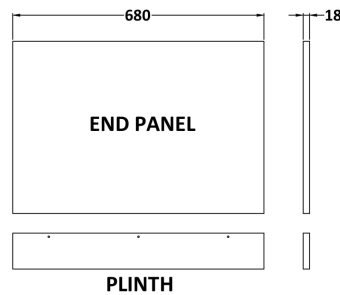

Sales Code: OFF970

Description: 700 Bath End Panel

**Product Dimensions**

Height (mm):	560
Width (mm):	680
Depth (mm):	36
Nett Weight (kg):	4.5

**Packaging Dimensions**

Height (mm):	710
Width (mm):	590
Depth (mm):	30
Gross Weight (kg):	4.9

**Packaging Data**

Box Colour:	Brown Cardboard Box
Box Qty:	1
Label Size:	140 x 20
Label Colour:	White Label
Label Qty:	2

**Outer Box Dimensions (If Applicable)**

Height (mm):	
Width (mm):	
Depth (mm):	
Gross Weight (kg):	
Barcode:	5055275873823