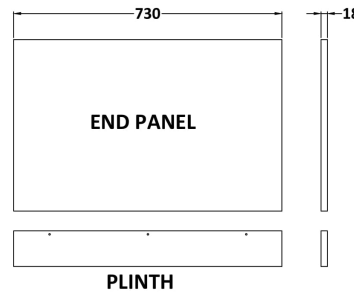

Sales Code: OFF971

Description: 750 Bath End Panel

Product Dimensions

Height (mm):	560
Width (mm):	730
Depth (mm):	36
Nett Weight (kg):	8.6

Packaging Dimensions

Height (mm):	760
Width (mm):	590
Depth (mm):	30
Gross Weight (kg):	8.9

Packaging Data

Box Colour:	Brown Cardboard Box
Box Qty:	1
Label Size:	140 x 20
Label Colour:	White Label
Label Qty:	2

Outer Box Dimensions (If Applicable)

Height (mm):	
Width (mm):	
Depth (mm):	
Gross Weight (kg):	
Barcode:	5055275873847