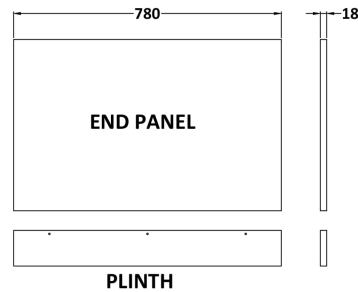

Sales Code: OFF972

Description: 800 Bath End Panel

Product Dimensions

Height (mm):	560
Width (mm):	780
Depth (mm):	36
Nett Weight (kg):	5.5

Packaging Dimensions

Height (mm):	30
Width (mm):	590
Depth (mm):	760
Gross Weight (kg):	5.58

Packaging Data

Box Colour:	Brown Cardboard Box
Box Qty:	1
Label Size:	140 x 20
Label Colour:	White Label
Label Qty:	2

Outer Box Dimensions (If Applicable)

Height (mm):	
Width (mm):	
Depth (mm):	
Gross Weight (kg):	
Barcode:	5056211816416