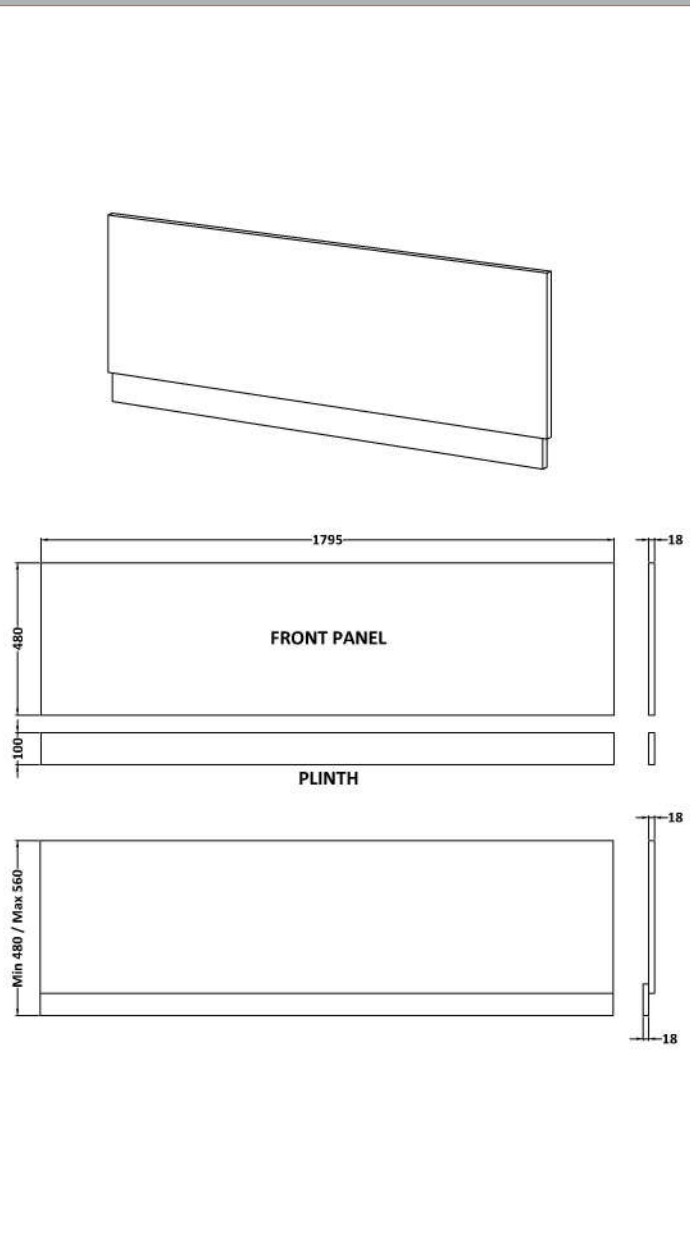

Sales Code: OFF978

Description: 1800 Bath Front Panel

Product Dimensions

Height (mm):	560
Width (mm):	1795
Depth (mm):	36
Nett Weight (kg):	18.8

Packaging Dimensions

Height (mm):	30
Width (mm):	590
Depth (mm):	1810
Gross Weight (kg):	18.8

Packaging Data

Box Colour:	Brown Cardboard Box
Box Qty:	1
Label Size:	140 x 20
Label Colour:	White Label
Label Qty:	2

Outer Box Dimensions (If Applicable)

Height (mm):	
Width (mm):	
Depth (mm):	
Gross Weight (kg):	
Barcode:	5056211816409

Product Details

Country of Origin:	China
Fitting Instruction:	No
CE & UKCA:	N/A
FSC Certified Materials:	Yes
Colour:	Gloss Grey
Construction Method:	Screws Only
Construction Type:	Flat-Pack
Cabinet Finish:	Not Applicable
Fascia Finish:	MFC Gloss
Cabinet Thickness (mm):	
Fascia Thickness (mm):	18
Drawer Included:	Not Applicable
Drawer Type:	Not Applicable
No of Shelves:	Not Applicable
Hinge Type:	Not Applicable
Hinge Included:	Not Applicable
Adjustable Legs:	Not Applicable
Fixings Included:	Yes
Handle Style:	Not Applicable
Waste Shroud:	Not Applicable
Handle Included:	Not Applicable
Handle Type:	Not Applicable