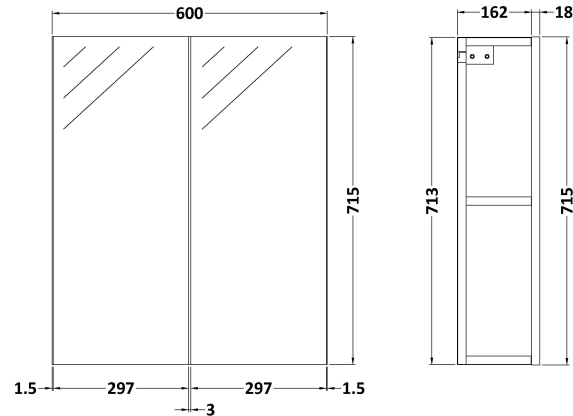

Sales Code: OFG417

Description: 600 Mirror Cab-50/50 Split (180mm Deep)

Product Dimensions

| | |
|-------------------|-----|
| Height (mm): | 715 |
| Width (mm): | 600 |
| Depth (mm): | 182 |
| Nett Weight (kg): | 21 |

Packaging Dimensions

| | |
|--------------------|-----|
| Height (mm): | 202 |
| Width (mm): | 625 |
| Depth (mm): | 735 |
| Gross Weight (kg): | 21 |

Packaging Data

| | |
|---------------|---------------------|
| Box Colour: | Brown Cardboard Box |
| Box Qty: | 1 |
| Label Size: | 100 x 50 |
| Label Colour: | White Label |
| Label Qty: | 2 |

Outer Box Dimensions (If Applicable)

| | |
|--------------------|---------------|
| Height (mm): | |
| Width (mm): | |
| Depth (mm): | |
| Gross Weight (kg): | |
| Barcode: | 5056211848011 |

Product Details