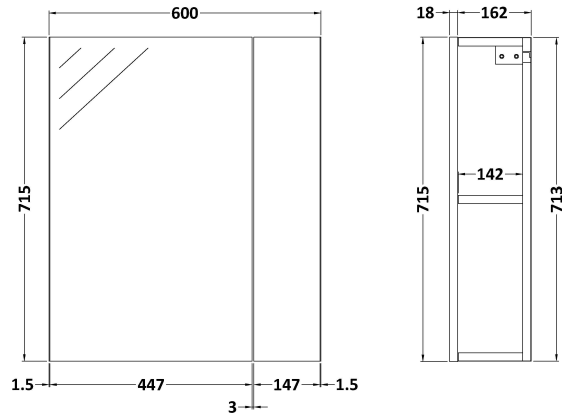

Sales Code: OFG418

Description: 600 Mirror Cab-72/25 Split (180mm Deep)

Product Dimensions

Height (mm):	715
Width (mm):	600
Depth (mm):	182
Nett Weight (kg):	20

Packaging Dimensions

Height (mm):	202
Width (mm):	625
Depth (mm):	735
Gross Weight (kg):	20

Packaging Data

Box Colour:	Brown Cardboard Box
Box Qty:	1
Label Size:	100 x 50
Label Colour:	White Label
Label Qty:	2

Outer Box Dimensions (If Applicable)

Height (mm):	
Width (mm):	
Depth (mm):	
Gross Weight (kg):	
Barcode:	5056211848028