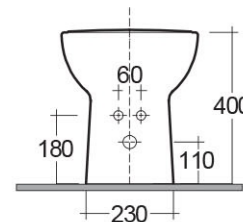

### Technical specifications

Dimensions: 360 x 500 mm

Weight: 19 Kg

Color: Alpine White

Parts: ORG14AWHA - ORIGIN BIDET BACK TO WALL 50CM

Suites: [RAK-ORIGIN](#)

Code	Name
ORG14AWHA	ORIGIN BIDET BACK TO WALL 50CM

Dimensions: All dimensions in mm tolerance  $\pm 5\%$  for below 200mm and  $\pm 3\%$  for above 200mm.  
 Note: Due to a continuing development programme to improve design and performance, the manufacturer reserves all rights to vary specifications without prior information.  
 Please note accessories are for photographic use only.