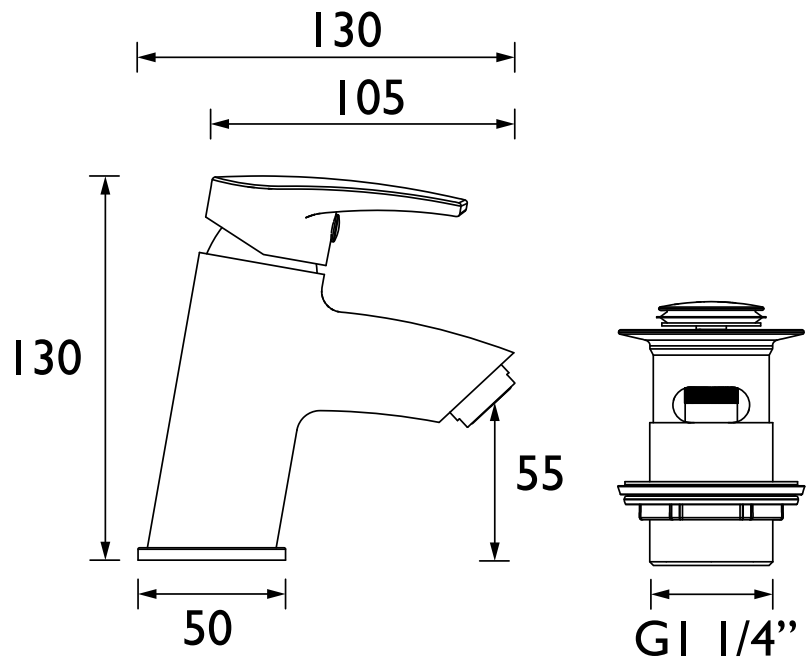

### Specification

<b>Product Type:</b>	Bathroom Taps
<b>Main Construction Material:</b>	Brass
<b>Mount Type:</b>	Deck
<b>Handle Type:</b>	Lever
<b>Connection Inlet:</b>	1/2" BSP Flexible Tails
<b>Connection Outlet:</b>	M24 5lpm Aerator
<b>Number of Tap Holes:</b>	1
<b>Valve/Cartridge Type:</b>	35mm Single Lever Cartridge
<b>Plumbing System Requirements:</b>	Suitable for all plumbing systems
<b>Minimum Dynamic Pressure (bar):</b>	0.2 bar
<b>Maximum Dynamic Pressure (bar):</b>	5 bar
<b>Maximum Hot Water Temperature °C:</b>	65°C
<b>Maximum Static Pressure (bar):</b>	10 bar
<b>Flow Type:</b>	Single
<b>Isolation Included:</b>	No

### Dimensions (measurements in mm)