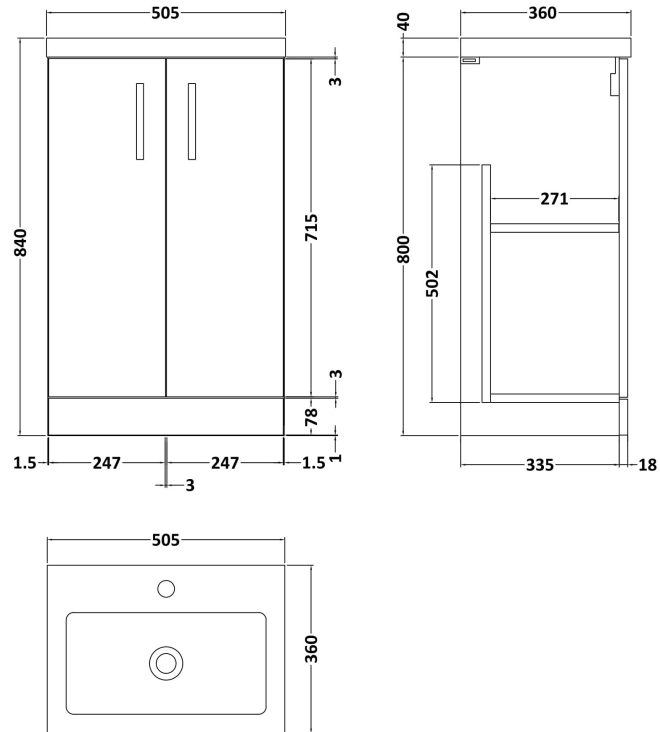

Sales Code: PAL006

Description: 500 Fs 2-Door Vanity & Polymarble Basin

Packaging Details

Barcode: 5056211883647

Sales Code: NVF101

Description: 500 Fs 2-Door Unit (335 Deep)

Product Dimensions

Height (mm):	800
Width (mm):	500
Depth (mm):	353
Nett Weight (kg):	17.5

Packaging Dimensions

Height (mm):	835
Width (mm):	520
Depth (mm):	375
Gross Weight (kg):	18

Packaging Data

Box Colour:	Brown Cardboard Box - Printed
Box Qty:	0
Label Size:	0 x 0
Label Colour:	Not Applicable
Label Qty:	0

Outer Box Dimensions (If Applicable)

Height (mm):	
Width (mm):	
Depth (mm):	
Gross Weight (kg):	
Barcode:	5056211876069

Product Details

Country of Origin:	China
Fitting Instruction:	No
CE Certification:	N/A
FSC Certified Materials:	Yes
Colour:	Gloss White
Construction Method:	Cam & Wood Dowel
Construction Type:	Rigid
Cabinet Finish:	MFC Painted Gloss
Fascia Finish:	Mdf Painted Gloss
Cabinet Thickness (mm):	16
Fascia Thickness (mm):	18
Drawer Included:	No
Drawer Type:	Not Applicable
No of Shelves:	1
Hinge Type:	95 Degree Soft Close
Hinge Included:	Yes, Supplied
Adjustable Legs:	No, Not Required
Fixings Included:	Yes
Handle Style:	Contemporary
Waste Shroud:	No
Handle Included:	Yes
Handle Type:	D-Shape

Sales Code: PMB312

Description: 500 Rear Tap Basin 1Th

Product Dimensions

Height (mm):	355
Width (mm):	503
Depth (mm):	135
Nett Weight (kg):	8.1

Packaging Dimensions

Height (mm):	420
Width (mm):	210
Depth (mm):	550
Gross Weight (kg):	8.1