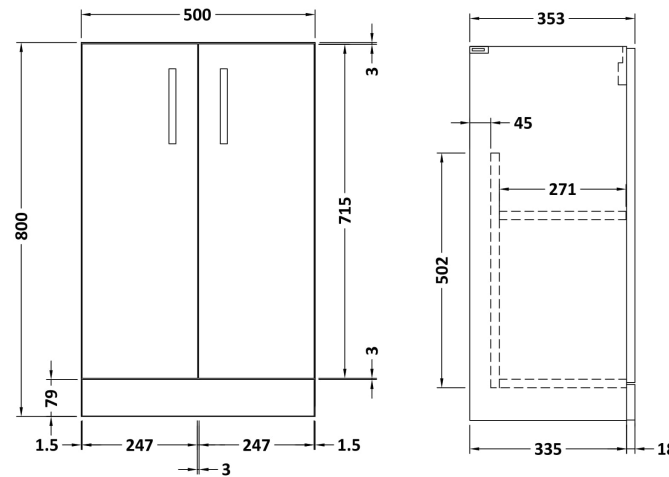

Sales Code: PAL006

Description: 500 Fs 2-Door Vanity & Polymarble Basin

Packaging Details

Barcode: 5056211883647

Sales Code: NVF101

Description: 500 Fs 2-Door Unit (335 Deep)

Product Dimensions

Height (mm):	800
Width (mm):	500
Depth (mm):	353
Nett Weight (kg):	17.5

Packaging Dimensions

Height (mm):	835
Width (mm):	520
Depth (mm):	375
Gross Weight (kg):	18

Packaging Data

Box Colour:	Brown Cardboard Box - Printed
Box Qty:	0
Label Size:	0 x 0
Label Colour:	Not Applicable
Label Qty:	0

Outer Box Dimensions (If Applicable)

Height (mm):	
Width (mm):	
Depth (mm):	
Gross Weight (kg):	
Barcode:	5056211876069

Product Details

Country of Origin:	China
Fitting Instruction:	No
CE Certification:	N/A
FSC Certified Materials:	Yes
Colour:	Gloss White
Construction Method:	Cam & Wood Dowel
Construction Type:	Rigid
Cabinet Finish:	MFC Painted Gloss
Fascia Finish:	Mdf Painted Gloss
Cabinet Thickness (mm):	16
Fascia Thickness (mm):	18
Drawer Included:	No
Drawer Type:	Not Applicable
No of Shelves:	1
Hinge Type:	95 Degree Soft Close
Hinge Included:	Yes, Supplied
Adjustable Legs:	No, Not Required
Fixings Included:	Yes
Handle Style:	Contemporary
Waste Shroud:	No
Handle Included:	Yes
Handle Type:	D-Shape

Sales Code: PMB312

Description: 500 Rear Tap Basin 1Th

Product Dimensions

Height (mm):	355
Width (mm):	503
Depth (mm):	135
Nett Weight (kg):	8.1

Packaging Dimensions

Height (mm):	420
Width (mm):	210
Depth (mm):	550
Gross Weight (kg):	8.1