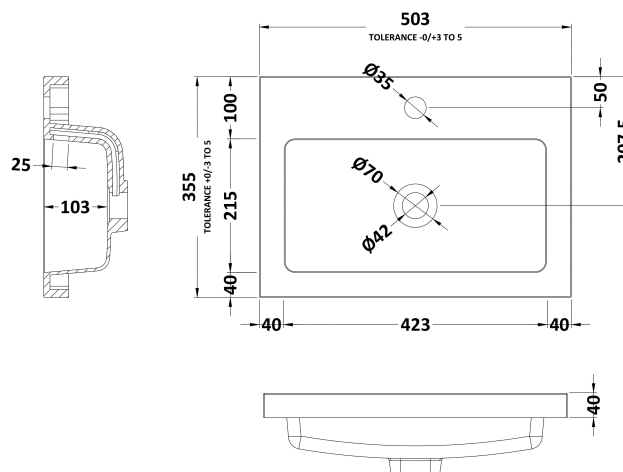

Packaging Dimensions

Height (mm):	835
Width (mm):	520
Depth (mm):	375
Gross Weight (kg):	18

Packaging Data

Box Colour:	Brown Cardboard Box - Printed
Box Qty:	0
Label Size:	0 x 0
Label Colour:	Not Applicable
Label Qty:	0

Outer Box Dimensions (If Applicable)

Height (mm):	
Width (mm):	
Depth (mm):	
Gross Weight (kg):	
Barcode:	5056211876069

Product Details

Country of Origin:	China
Fitting Instruction:	No
CE Certification:	N/A
FSC Certified Materials:	Yes
Colour:	Gloss White
Construction Method:	Cam & Wood Dowel
Construction Type:	Rigid
Cabinet Finish:	MFC Painted Gloss
Fascia Finish:	Mdf Painted Gloss
Cabinet Thickness (mm):	16
Fascia Thickness (mm):	18
Drawer Included:	No
Drawer Type:	Not Applicable
No of Shelves:	1
Hinge Type:	95 Degree Soft Close
Hinge Included:	Yes, Supplied
Adjustable Legs:	No, Not Required
Fixings Included:	Yes
Handle Style:	Contemporary
Waste Shroud:	No
Handle Included:	Yes
Handle Type:	D-Shape

Sales Code: PMB312

Description: 500 Rear Tap Basin 1Th

Product Dimensions

Height (mm):	355
Width (mm):	503
Depth (mm):	135
Nett Weight (kg):	8.1

Packaging Dimensions

Height (mm):	420
Width (mm):	210
Depth (mm):	550
Gross Weight (kg):	8.1

Packaging Data

Box Colour:	Brown Cardboard Box - Printed
Box Qty:	1
Label Size:	100 x 50
Label Colour:	White Label
Label Qty:	2

Outer Box Dimensions (If Applicable)

Height (mm):	
Width (mm):	
Depth (mm):	
Gross Weight (kg):	
Barcode:	5055369071975