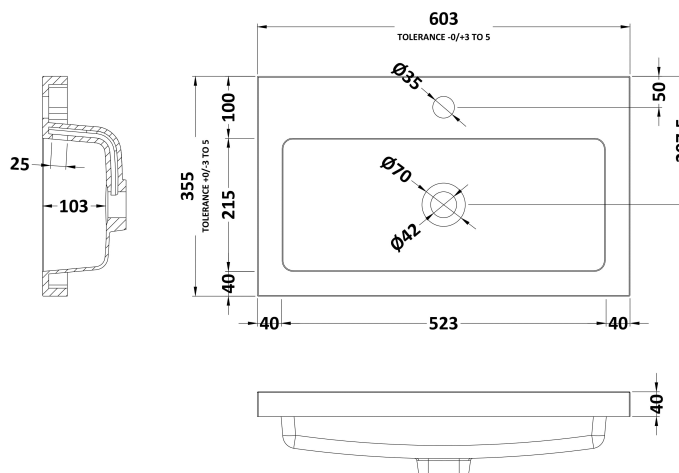

### Product Dimensions

Height (mm):	800
Width (mm):	600
Depth (mm):	353
Nett Weight (kg):	19.5

### Packaging Dimensions

Height (mm):	835
Width (mm):	620
Depth (mm):	375
Gross Weight (kg):	20

### Outer Box Dimensions (If Applicable)

Height (mm):	
Width (mm):	
Depth (mm):	
Gross Weight (kg):	
Barcode:	5056211876090

### Product Dimensions

Height (mm):	355
Width (mm):	603
Depth (mm):	135
Nett Weight (kg):	9.66