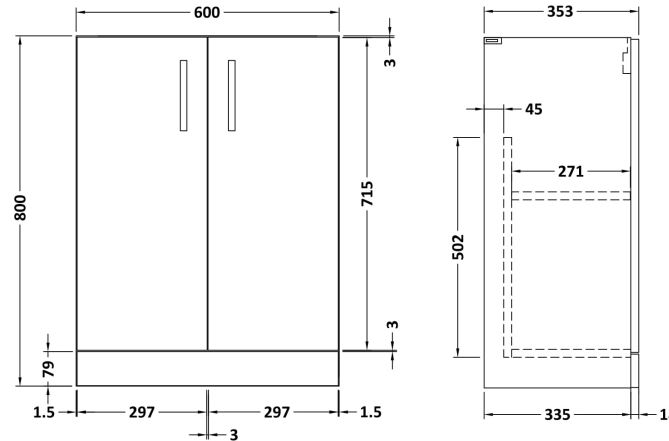

### Product Dimensions

Height (mm):	800
Width (mm):	600
Depth (mm):	353
Nett Weight (kg):	19.5

### Packaging Dimensions

Height (mm):	835
Width (mm):	620
Depth (mm):	375
Gross Weight (kg):	20

### Product Dimensions

Height (mm):	355
Width (mm):	603
Depth (mm):	135
Nett Weight (kg):	9.66

### Packaging Dimensions

Height (mm):	410
Width (mm):	200
Depth (mm):	650
Gross Weight (kg):	9.66