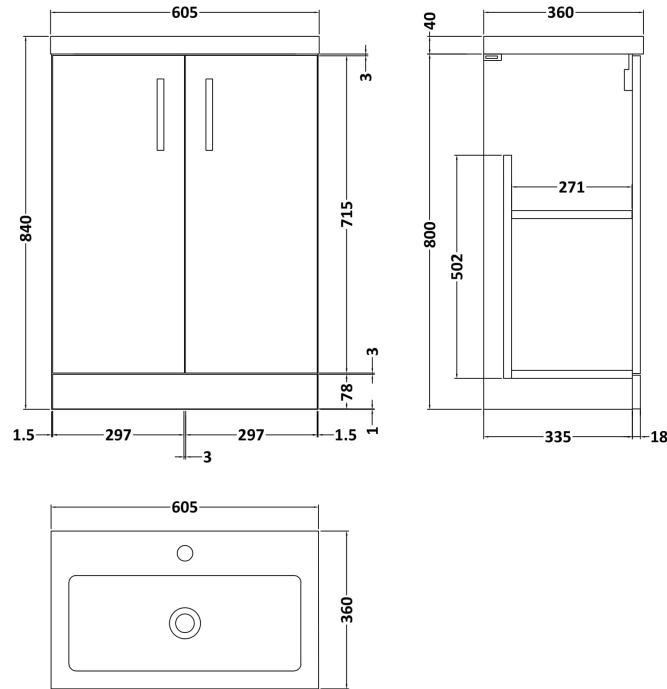

Sales Code: PAL027

Description: 600 Fs 2-Door Vanity & Polymarble Basin

Packaging Details

Barcode: 5056211880714