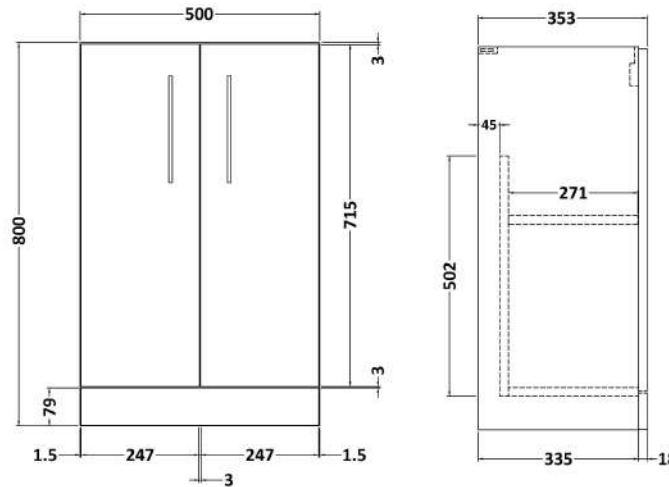

### Product Dimensions

Height (mm):	800
Width (mm):	500
Depth (mm):	353
Nett Weight (kg):	17.5

### Packaging Dimensions

Height (mm):	835
Width (mm):	520
Depth (mm):	375
Gross Weight (kg):	18

### Product Dimensions

Height (mm):	355
Width (mm):	503
Depth (mm):	135
Nett Weight (kg):	8.1

### Packaging Dimensions

Height (mm):	420
Width (mm):	210
Depth (mm):	550
Gross Weight (kg):	8.1