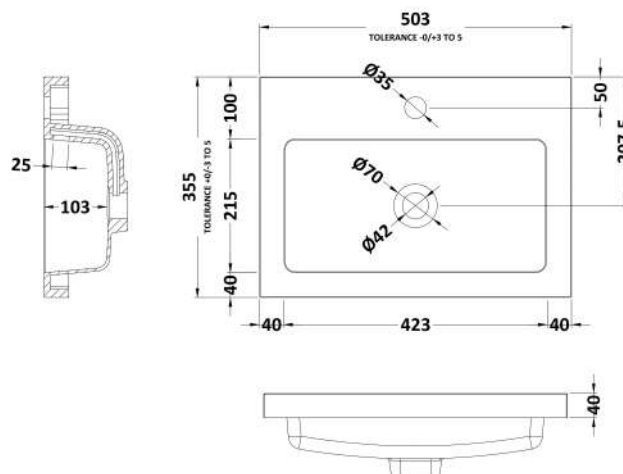

### Product Dimensions

Height (mm):	800
Width (mm):	500
Depth (mm):	353
Nett Weight (kg):	17.5

### Packaging Dimensions

Height (mm):	835
Width (mm):	520
Depth (mm):	375
Gross Weight (kg):	18

### Outer Box Dimensions (If Applicable)

Height (mm):	
Width (mm):	
Depth (mm):	
Gross Weight (kg):	
Barcode:	5056678402801

### Product Dimensions

Height (mm):	355
Width (mm):	503
Depth (mm):	135
Nett Weight (kg):	8.1