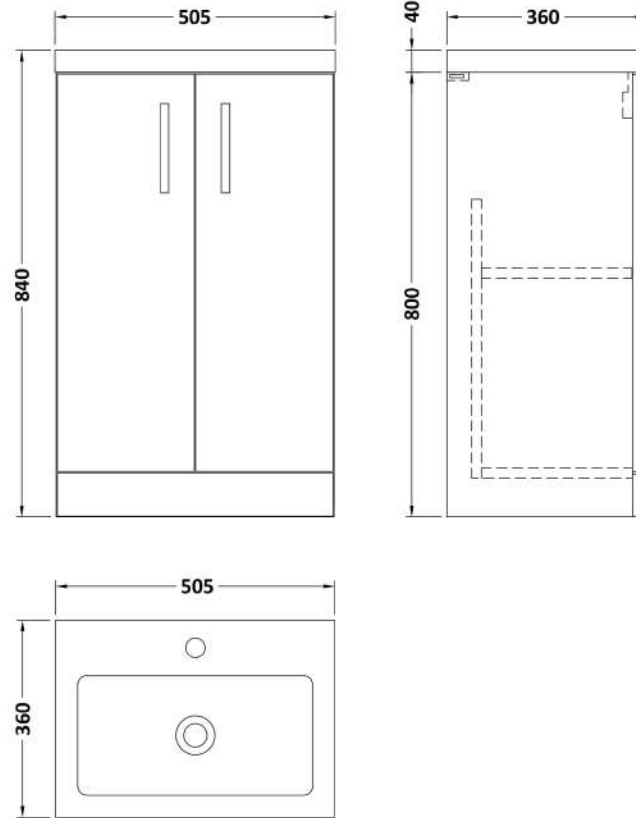

Sales Code: PAL028

Description: 500 Fs 2-Door Vanity & Polymarble Basin

Packaging Details

Barcode: 5056678414033