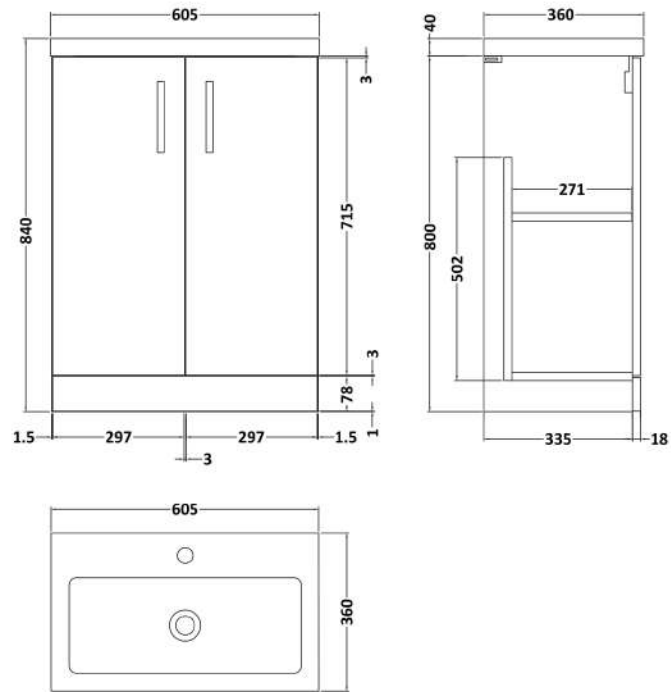

Sales Code: PAL029

Description: 600 Fs 2-Door Vanity & Polymarble Basin

Packaging Details

Barcode: 5056678414057

Sales Code: NVF1403

Description: 600 Fs 2-Door Unit (335 Deep)

Product Dimensions

Height (mm):	800
Width (mm):	600
Depth (mm):	353
Nett Weight (kg):	19.5

Packaging Dimensions

Height (mm):	835
Width (mm):	620
Depth (mm):	375
Gross Weight (kg):	20

Packaging Data

Box Colour:	Brown Cardboard Box - Printed
Box Qty:	0
Label Size:	0 x 0
Label Colour:	White Label
Label Qty:	0

Outer Box Dimensions (If Applicable)

Height (mm):	
Width (mm):	
Depth (mm):	
Gross Weight (kg):	
Barcode:	5056678402825

Product Details

Country of Origin:	China
Fitting Instruction:	Yes
CE & UKCA:	N/A
FSC Certified Materials:	Yes
Colour:	Satin Anthracite
Construction Method:	Cam & Wood Dowel
Construction Type:	Rigid
Cabinet Finish:	MFC Painted Matt
Fascia Finish:	Mdf Painted Matt
Cabinet Thickness (mm):	16
Fascia Thickness (mm):	18
Drawer Included:	No
Drawer Type:	Not Applicable
No of Shelves:	1
Hinge Type:	95 Degree Soft Close
Hinge Included:	Yes, Supplied
Adjustable Legs:	No, Not Required
Fixings Included:	Yes
Handle Style:	Contemporary
Waste Shroud:	No
Handle Included:	Yes, Supplied
Handle Type:	D-Shape

Sales Code: PMB313

Description: 600 Rear Tap Basin 1Th

Product Dimensions

Height (mm):	355
Width (mm):	603
Depth (mm):	135
Nett Weight (kg):	9.66

Packaging Dimensions

Height (mm):	410
Width (mm):	200
Depth (mm):	650
Gross Weight (kg):	9.66