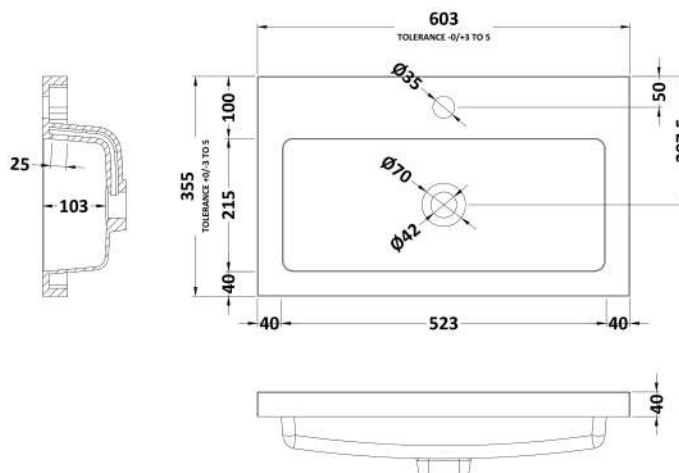

Packaging Dimensions

Height (mm):	835
Width (mm):	620
Depth (mm):	375
Gross Weight (kg):	20

Packaging Data

Box Colour:	Brown Cardboard Box - Printed
Box Qty:	0
Label Size:	0 x 0
Label Colour:	White Label
Label Qty:	0

Outer Box Dimensions (If Applicable)

Height (mm):	
Width (mm):	
Depth (mm):	
Gross Weight (kg):	
Barcode:	5056678402825

Product Details

Country of Origin:	China
Fitting Instruction:	Yes
CE & UKCA:	N/A
FSC Certified Materials:	Yes
Colour:	Satin Anthracite
Construction Method:	Cam & Wood Dowel
Construction Type:	Rigid
Cabinet Finish:	MFC Painted Matt
Fascia Finish:	Mdf Painted Matt
Cabinet Thickness (mm):	16
Fascia Thickness (mm):	18
Drawer Included:	No
Drawer Type:	Not Applicable
No of Shelves:	1
Hinge Type:	95 Degree Soft Close
Hinge Included:	Yes, Supplied
Adjustable Legs:	No, Not Required
Fixings Included:	Yes
Handle Style:	Contemporary
Waste Shroud:	No
Handle Included:	Yes, Supplied
Handle Type:	D-Shape

Sales Code: PMB313

Description: 600 Rear Tap Basin 1Th

Product Dimensions

Height (mm):	355
Width (mm):	603
Depth (mm):	135
Nett Weight (kg):	9.66

Packaging Dimensions

Height (mm):	410
Width (mm):	200
Depth (mm):	650
Gross Weight (kg):	9.66

Packaging Data

Box Colour:	Brown Cardboard Box - Printed
Box Qty:	1
Label Size:	100 x 50
Label Colour:	White Label
Label Qty:	2

Outer Box Dimensions (If Applicable)

Height (mm):	
Width (mm):	
Depth (mm):	
Gross Weight (kg):	
Barcode:	5055369071982