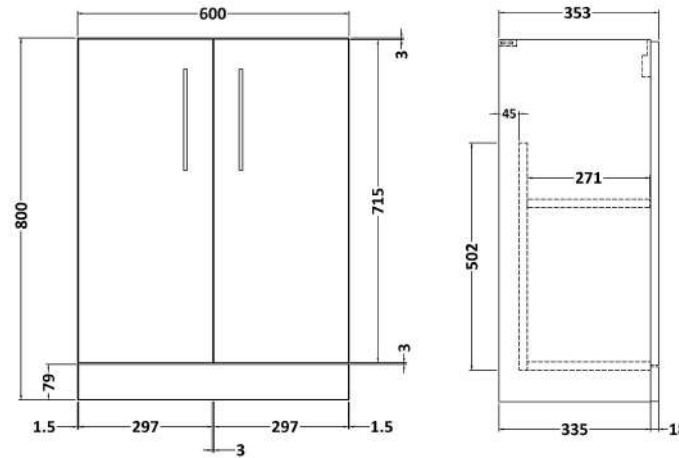

Sales Code: PAL029

Description: 600 Fs 2-Door Vanity & Polymarble Basin

Packaging Details

Barcode: 5056678414057

Sales Code: NVF1403

Description: 600 Fs 2-Door Unit (335 Deep)

Product Dimensions

Height (mm):	800
Width (mm):	600
Depth (mm):	353
Nett Weight (kg):	19.5

Packaging Dimensions

Height (mm):	835
Width (mm):	620
Depth (mm):	375
Gross Weight (kg):	20

Packaging Data

Box Colour:	Brown Cardboard Box - Printed
Box Qty:	0
Label Size:	0 x 0
Label Colour:	White Label
Label Qty:	0

Sales Code: PMB313

Description: 600 Rear Tap Basin 1Th

Product Dimensions

Height (mm):	355
Width (mm):	603
Depth (mm):	135
Nett Weight (kg):	9.66

Packaging Dimensions

Height (mm):	410
Width (mm):	200
Depth (mm):	650
Gross Weight (kg):	9.66

Packaging Data

Box Colour:	Brown Cardboard Box - Printed
Box Qty:	1
Label Size:	100 x 50
Label Colour:	White Label
Label Qty:	2

Outer Box Dimensions (If Applicable)

Height (mm):	
Width (mm):	
Depth (mm):	
Gross Weight (kg):	
Barcode:	5055369071982