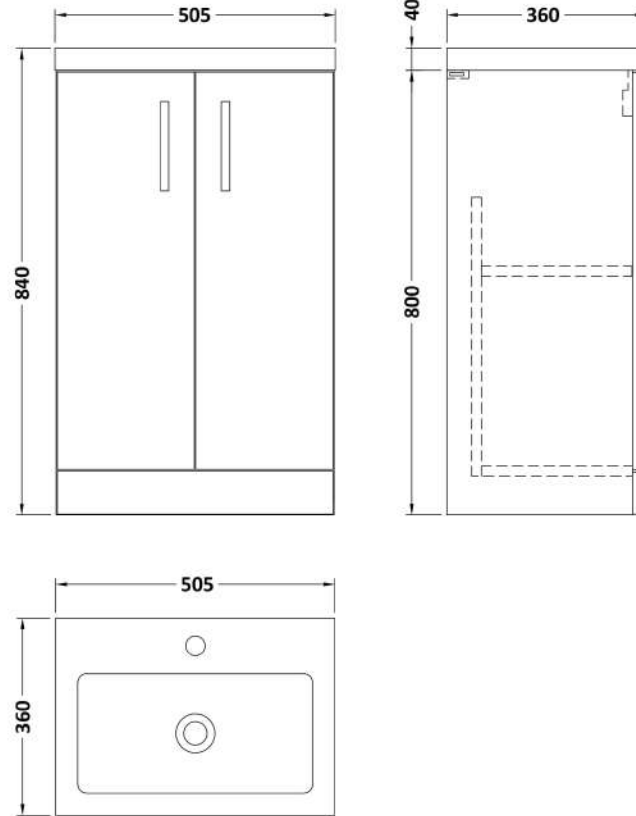

Sales Code: PAL030

Description: 500 Fs 2-Door Vanity & Polymarble Basin

Packaging Details

Barcode: 5056678414071