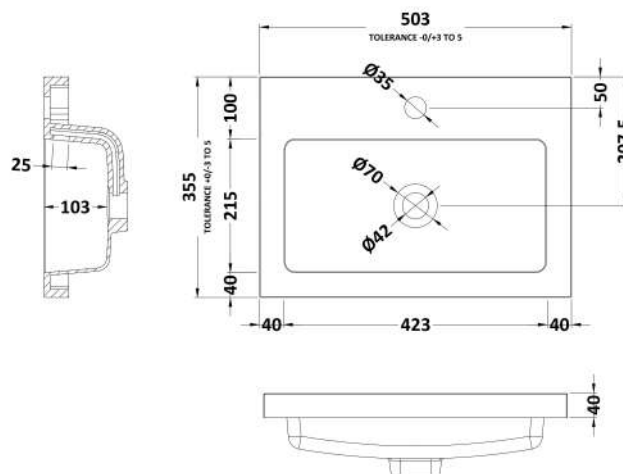

### Product Dimensions

Height (mm):	800
Width (mm):	500
Depth (mm):	353
Nett Weight (kg):	17.5

### Packaging Dimensions

Height (mm):	835
Width (mm):	520
Depth (mm):	375
Gross Weight (kg):	18

### Outer Box Dimensions (If Applicable)

Height (mm):	
Width (mm):	
Depth (mm):	
Gross Weight (kg):	
Barcode:	5056678405925

### Product Dimensions

Height (mm):	355
Width (mm):	503
Depth (mm):	135
Nett Weight (kg):	8.1