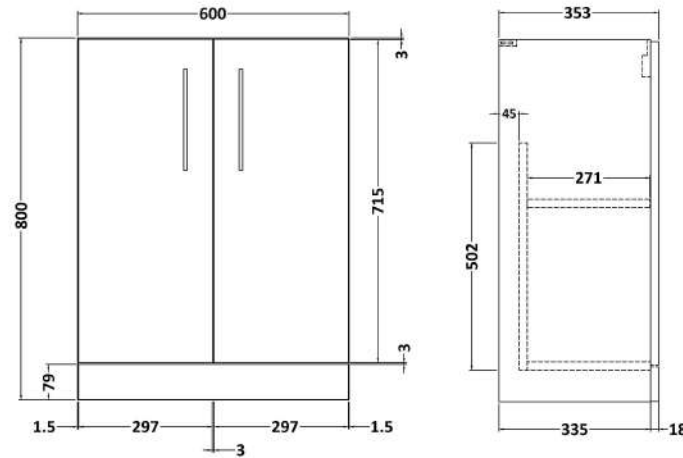

Sales Code: PAL031

Description: 600 Fs 2-Door Vanity & Polymarble Basin

Packaging Details

Barcode: 5056678414095

Sales Code: NVF2203

Description: 600 Fs 2-Door Unit (335 Deep)

Product Dimensions

Height (mm):	800
Width (mm):	600
Depth (mm):	353
Nett Weight (kg):	19.5

Packaging Dimensions

Height (mm):	835
Width (mm):	620
Depth (mm):	375
Gross Weight (kg):	20

Packaging Data

Box Colour:	Brown Cardboard Box - Printed
Box Qty:	0
Label Size:	0 x 0
Label Colour:	White Label
Label Qty:	0

Sales Code: PMB313

Description: 600 Rear Tap Basin 1Th

Product Dimensions

Height (mm):	355
Width (mm):	603
Depth (mm):	135
Nett Weight (kg):	9.66

Packaging Dimensions

Height (mm):	410
Width (mm):	200
Depth (mm):	650
Gross Weight (kg):	9.66

Packaging Data

Box Colour:	Brown Cardboard Box - Printed
Box Qty:	1
Label Size:	100 x 50
Label Colour:	White Label
Label Qty:	2

Outer Box Dimensions (If Applicable)

Height (mm):	
Width (mm):	
Depth (mm):	
Gross Weight (kg):	
Barcode:	5055369071982