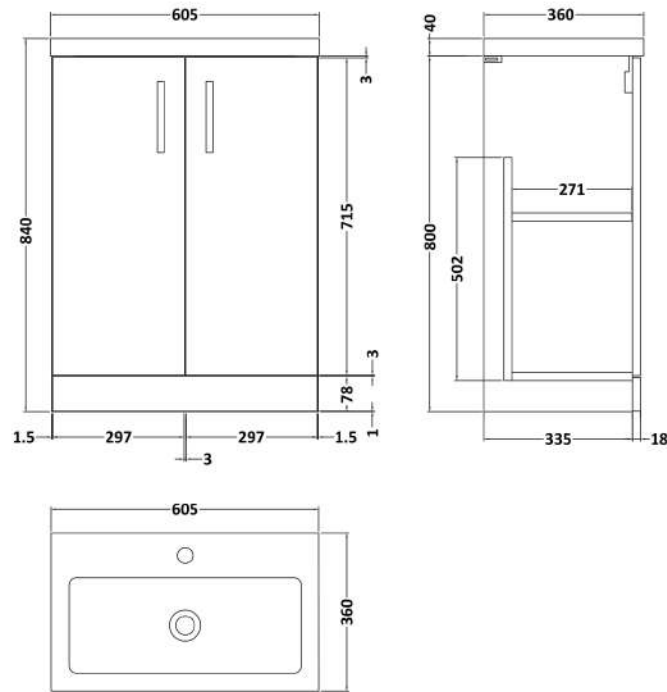

Sales Code: PAL031

Description: 600 Fs 2-Door Vanity & Polymarble Basin

Packaging Details

Barcode: 5056678414095

Sales Code: NVF2203

Description: 600 Fs 2-Door Unit (335 Deep)

Product Dimensions

Height (mm):	800
Width (mm):	600
Depth (mm):	353
Nett Weight (kg):	19.5

Packaging Dimensions

Height (mm):	835
Width (mm):	620
Depth (mm):	375
Gross Weight (kg):	20

Packaging Data

Box Colour:	Brown Cardboard Box - Printed
Box Qty:	0
Label Size:	0 x 0
Label Colour:	White Label
Label Qty:	0

Outer Box Dimensions (If Applicable)

Height (mm):	
Width (mm):	
Depth (mm):	
Gross Weight (kg):	
Barcode:	5056678405932

Product Details

Country of Origin:	China
Fitting Instruction:	Yes
CE & UKCA:	N/A
FSC Certified Materials:	Yes
Colour:	Satin Grey
Construction Method:	Cam & Wood Dowel
Construction Type:	Rigid
Cabinet Finish:	MFC Painted Matt
Fascia Finish:	Mdf Painted Matt
Cabinet Thickness (mm):	16
Fascia Thickness (mm):	18
Drawer Included:	No
Drawer Type:	Not Applicable
No of Shelves:	1
Hinge Type:	95 Degree Soft Close
Hinge Included:	Yes, Supplied
Adjustable Legs:	No, Not Required
Fixings Included:	Yes
Handle Style:	Contemporary
Waste Shroud:	No
Handle Included:	Yes, Supplied
Handle Type:	D-Shape

Sales Code: PMB313

Description: 600 Rear Tap Basin 1Th

Product Dimensions

Height (mm):	355
Width (mm):	603
Depth (mm):	135
Nett Weight (kg):	9.66

Packaging Dimensions

Height (mm):	410
Width (mm):	200
Depth (mm):	650
Gross Weight (kg):	9.66