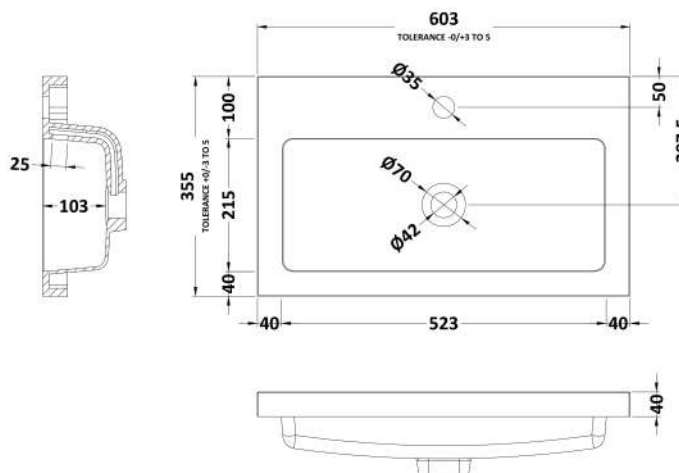

Packaging Dimensions

Height (mm):	835
Width (mm):	620
Depth (mm):	375
Gross Weight (kg):	20

Packaging Data

Box Colour:	Brown Cardboard Box - Printed
Box Qty:	0
Label Size:	0 x 0
Label Colour:	White Label
Label Qty:	0

Outer Box Dimensions (If Applicable)

Height (mm):	
Width (mm):	
Depth (mm):	
Gross Weight (kg):	
Barcode:	5056678405932

Product Details

Country of Origin:	China
Fitting Instruction:	Yes
CE & UKCA:	N/A
FSC Certified Materials:	Yes
Colour:	Satin Grey
Construction Method:	Cam & Wood Dowel
Construction Type:	Rigid
Cabinet Finish:	MFC Painted Matt
Fascia Finish:	Mdf Painted Matt
Cabinet Thickness (mm):	16
Fascia Thickness (mm):	18
Drawer Included:	No
Drawer Type:	Not Applicable
No of Shelves:	1
Hinge Type:	95 Degree Soft Close
Hinge Included:	Yes, Supplied
Adjustable Legs:	No, Not Required
Fixings Included:	Yes
Handle Style:	Contemporary
Waste Shroud:	No
Handle Included:	Yes, Supplied
Handle Type:	D-Shape

Sales Code: PMB313

Description: 600 Rear Tap Basin 1Th

Product Dimensions

Height (mm):	355
Width (mm):	603
Depth (mm):	135
Nett Weight (kg):	9.66

Packaging Dimensions

Height (mm):	410
Width (mm):	200
Depth (mm):	650
Gross Weight (kg):	9.66

Packaging Data

Box Colour:	Brown Cardboard Box - Printed
Box Qty:	1
Label Size:	100 x 50
Label Colour:	White Label
Label Qty:	2

Outer Box Dimensions (If Applicable)

Height (mm):	
Width (mm):	
Depth (mm):	
Gross Weight (kg):	
Barcode:	5055369071982