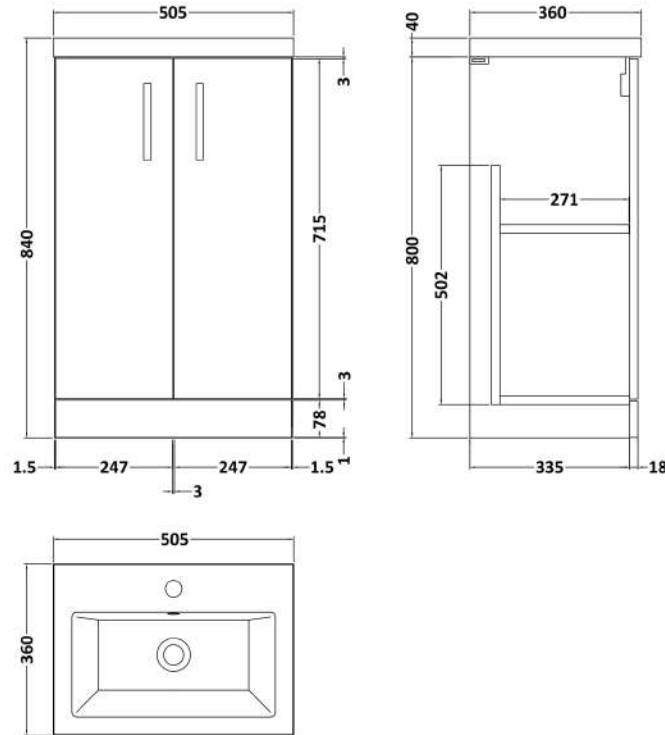

Sales Code: PAL032E

Description: 500 Fs 2-Door Vanity & Ceramic Basin

Packaging Details

Barcode: 5056678450871

Sales Code: NVF3001C

Description: 500 Fs 2-Door Unit (335 Deep)

Product Dimensions

Height (mm):	800
Width (mm):	500
Depth (mm):	353
Nett Weight (kg):	17

Packaging Dimensions

Height (mm):	835
Width (mm):	520
Depth (mm):	355
Gross Weight (kg):	17.5

Packaging Data

Box Colour:	Brown Cardboard Box
Box Qty:	1
Label Size:	100 x 50
Label Colour:	White Label
Label Qty:	2

Outer Box Dimensions (If Applicable)

Height (mm):	
Width (mm):	
Depth (mm):	
Gross Weight (kg):	
Barcode:	5056678449806

Product Details

Country of Origin:	United Kingdom
Fitting Instruction:	No
CE & UKCA:	N/A
FSC Certified Materials:	Yes
Colour:	Bleached Cuneo Oak
Construction Method:	Cam & Wood Dowel
Construction Type:	Rigid
Cabinet Finish:	MFC Textured Woodgrain
Fascia Finish:	MFC Textured Woodgrain
Cabinet Thickness (mm):	18
Fascia Thickness (mm):	18
Drawer Included:	No
Drawer Type:	Not Applicable
No of Shelves:	1
Hinge Type:	95 Degree Clip-On Soft Close
Hinge Included:	Yes, Supplied
Adjustable Legs:	No, Not Required
Fixings Included:	Yes
Handle Style:	Contemporary
Waste Shroud:	No
Handle Included:	Yes, Supplied
Handle Type:	D-Shape

Sales Code: CBM312

Description: Ceramic Rear Tap Basin 505X360

Product Dimensions

Height (mm):	150
Width (mm):	505
Depth (mm):	360
Nett Weight (kg):	9

Packaging Dimensions

Height (mm):	555
Width (mm):	420
Depth (mm):	200
Gross Weight (kg):	9