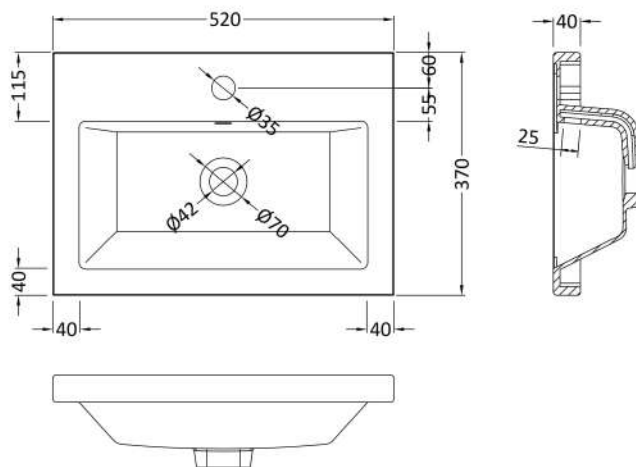

Packaging Dimensions

Height (mm):	835
Width (mm):	520
Depth (mm):	355
Gross Weight (kg):	17.5

Packaging Data

Box Colour:	Brown Cardboard Box
Box Qty:	1
Label Size:	100 x 50
Label Colour:	White Label
Label Qty:	2

Outer Box Dimensions (If Applicable)

Height (mm):	
Width (mm):	
Depth (mm):	
Gross Weight (kg):	
Barcode:	5056678449806

Product Details

Country of Origin:	United Kingdom
Fitting Instruction:	No
CE & UKCA:	N/A
FSC Certified Materials:	Yes
Colour:	Bleached Cuneo Oak
Construction Method:	Cam & Wood Dowel
Construction Type:	Rigid
Cabinet Finish:	MFC Textured Woodgrain
Fascia Finish:	MFC Textured Woodgrain
Cabinet Thickness (mm):	18
Fascia Thickness (mm):	18
Drawer Included:	No
Drawer Type:	Not Applicable
No of Shelves:	1
Hinge Type:	95 Degree Clip-On Soft Close
Hinge Included:	Yes, Supplied
Adjustable Legs:	No, Not Required
Fixings Included:	Yes
Handle Style:	Contemporary
Waste Shroud:	No
Handle Included:	Yes, Supplied
Handle Type:	D-Shape

Sales Code: CBM312

Description: Ceramic Rear Tap Basin 505X360

Product Dimensions

Height (mm):	150
Width (mm):	505
Depth (mm):	360
Nett Weight (kg):	9

Packaging Dimensions

Height (mm):	555
Width (mm):	420
Depth (mm):	200
Gross Weight (kg):	9

Packaging Data

Box Colour:	Brown Cardboard Box - Printed
Box Qty:	1
Label Size:	100 x 50
Label Colour:	White Label
Label Qty:	2

Outer Box Dimensions (If Applicable)

Height (mm):	
Width (mm):	
Depth (mm):	
Gross Weight (kg):	
Barcode:	5056211875819