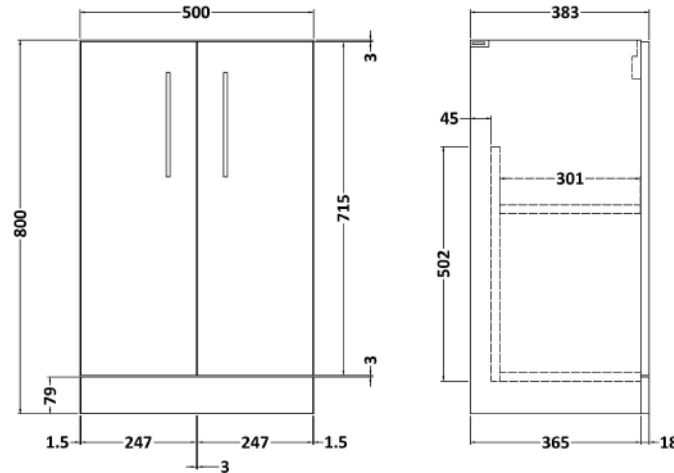

Sales Code: PAL032E

Description: 500 Fs 2-Door Vanity & Ceramic Basin

Packaging Details

Barcode: 5056678450871

Sales Code: NVF3001C

Description: 500 Fs 2-Door Unit (335 Deep)

Product Dimensions

Height (mm):	800
Width (mm):	500
Depth (mm):	353
Nett Weight (kg):	17

Packaging Dimensions

Height (mm):	835
Width (mm):	520
Depth (mm):	355
Gross Weight (kg):	17.5

Packaging Data

Box Colour:	Brown Cardboard Box
Box Qty:	1
Label Size:	100 x 50
Label Colour:	White Label
Label Qty:	2

Outer Box Dimensions (If Applicable)

Height (mm):	
Width (mm):	
Depth (mm):	
Gross Weight (kg):	
Barcode:	5056678449806

Product Details

Country of Origin:	United Kingdom
Fitting Instruction:	No
CE & UKCA:	N/A
FSC Certified Materials:	Yes
Colour:	Bleached Cuneo Oak
Construction Method:	Cam & Wood Dowel
Construction Type:	Rigid
Cabinet Finish:	MFC Textured Woodgrain
Fascia Finish:	MFC Textured Woodgrain
Cabinet Thickness (mm):	18
Fascia Thickness (mm):	18
Drawer Included:	No
Drawer Type:	Not Applicable
No of Shelves:	1
Hinge Type:	95 Degree Clip-On Soft Close
Hinge Included:	Yes, Supplied
Adjustable Legs:	No, Not Required
Fixings Included:	Yes
Handle Style:	Contemporary
Waste Shroud:	No
Handle Included:	Yes, Supplied
Handle Type:	D-Shape

Sales Code: CBM312

Description: Ceramic Rear Tap Basin 505X360

Product Dimensions

Height (mm):	150
Width (mm):	505
Depth (mm):	360
Nett Weight (kg):	9

Packaging Dimensions

Height (mm):	555
Width (mm):	420
Depth (mm):	200
Gross Weight (kg):	9